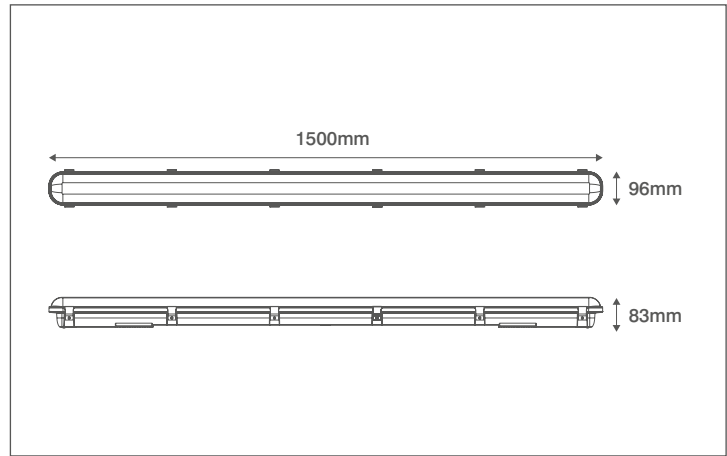

Product Code: OV80151EM

Description: 32W 1500mm Linear Utility LED Light With Emergency - IP65

General Information

Dimensions	1500mm (L) x 96mm (W) x 83mm (D)
Materials	Base: Polycarbonate Frosted Diffuser: Polycarbonate
Base Finish	Light Grey
Product Weight	2.22Kg
Dimmable	No
Ingress Protection	IP65
IK Rating	IK08
Mounting	Ceiling, Wall or Suspended
Warranty	5 Years

Supply & Power

Input Voltage & Frequency	220-240V ~ 50/60Hz
Electrical Safety	Class I
Input Power	30W
Input Current	160mA
Inrush Current	5A (372ms)
Power Factor	>0.9
Ambient Temperature (Ta)	0°C - +40°C
Critical Temperature	+90°C
Terminations	5 Pole Push Fit Terminal Block
Cable Input Component	20mm IP68 Nylon Gland Supplied
Fixing Components	Surface and Suspension Brackets Supplied