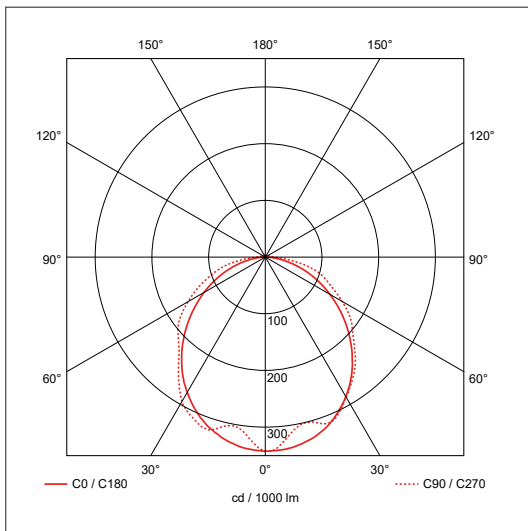

Product Code: OV80151EM

Description: 32W 1500mm Linear Utility LED Light With Emergency - IP65

General Information

Dimensions	1500mm (L) x 96mm (W) x 83mm (D)
Materials	Base: Polycarbonate Frosted Diffuser: Polycarbonate
Base Finish	Light Grey
Product Weight	2.22Kg
Dimmable	No
Ingress Protection	IP65
IK Rating	IK08
Mounting	Ceiling, Wall or Suspended
Warranty	5 Years

Supply & Power

Input Voltage & Frequency	220-240V ~ 50/60Hz
Electrical Safety	Class I
Input Power	30W
Input Current	160mA
Inrush Current	5A (372ms)
Power Factor	>0.9
Ambient Temperature (Ta)	0°C - +40°C
Critical Temperature	+90°C
Terminations	5 Pole Push Fit Terminal Block
Cable Input Component	20mm IP68 Nylon Gland Supplied
Fixing Components	Surface and Suspension Brackets Supplied

Accessories

OVEMB6415LIS	6.4V 1500mAh LiFePo4 Serial Battery - Serial
--------------	--

Luminaire Output

Colour Temperature	4000K
CRI	>80
Typical Luminous Flux	3600lm
Efficacy	113lm
Beam Angle	105°
LED Lifetime (L70)	50,000 Hours
Fixing Components	Surface and Suspension Brackets Supplied