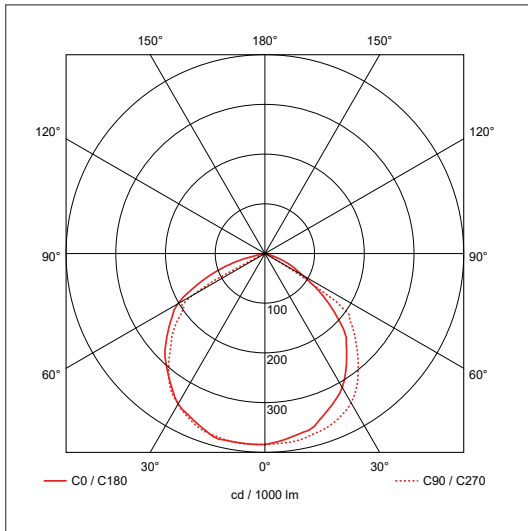

Product Code: OV10120WHCW

Description: 20W LED Floodlight - IP65 - 4000K - White

General Information

Dimensions	129mm (W) x 151mm (H) x 31mm (D)
Materials	Body: Powdercoated Aluminium Diffuser: Prismatic Glass
Finish	White (RAL 9003)
Product Weight	0.385Kg
Dimmable	No
Ingress Protection	IP65
IK Rating	IK06
Warranty	3 Years

Supply & Power

Input Voltage & Frequency	240V~ 50/60Hz
Electrical Safety	Class I
Input Power	20W
Input Current	46mA
Inrush Current	0.047A (56µs)
Power Factor	0.9
Ambient Temperature (Ta)	-20°C - +45°C
Critical Temperature	-40°C - +70°C
Input Mains Cable	3 x 1mm ² H05-RNF (1 Metre)

Luminaire Output

Colour Temperature	4000K
CRI	>80
Typical Luminous Flux	1600lm
Efficacy	80lm/W
Beam Angle	110°
LED Lifetime (L70)	30,000 Hours