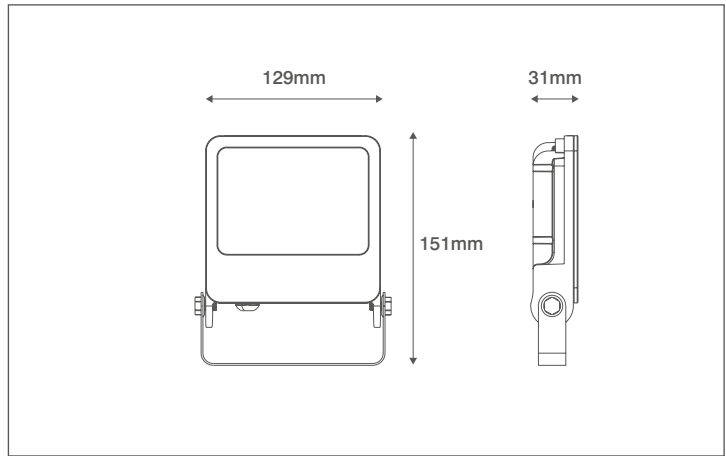

Product Code: OV10120WHCW

Description: 20W LED Floodlight - IP65 - 4000K - White

General Information

Dimensions	129mm (W) x 151mm (H) x 31mm (D)
Materials	Body: Powdercoated Aluminium Diffuser: Prismatic Glass
Finish	White (RAL 9003)
Product Weight	0.385Kg
Dimmable	No
Ingress Protection	IP65
IK Rating	IK06
Warranty	3 Years

Supply & Power

Input Voltage & Frequency	240V~ 50/60Hz
Electrical Safety	Class I
Input Power	20W
Input Current	46mA
Inrush Current	0.047A (56µs)
Power Factor	0.9
Ambient Temperature (Ta)	-20°C - +45°C
Critical Temperature	-40°C - +70°C
Input Mains Cable	3 x 1mm ² H05-RNF (1 Metre)

Luminaire Output

Colour Temperature	4000K
CRI	>80
Typical Luminous Flux	1600lm
Efficacy	80lm/W
Beam Angle	110°
LED Lifetime (L70)	30,000 Hours