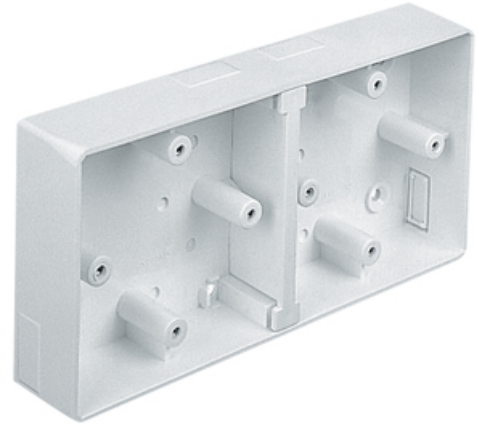

# MSSB82WH

Accessory Box 2x1G 32mm Radius

## Mini Surface Accessory Boxes, Radius

2 x 1 Gang Mini Trunking Surface Accessory Box 32mm  
Deep Radius Corners White (Pack of 10)

## Technical Specification

Number of Gangs	2 Gang
PackQty	10
ProductClass	1028
Mounting	Surface
Material	PVC-U
Colour	White
Type	Surface
Depth	32mm
Corner Shape	Radius
Knockouts Included	Y
Number of Entries	2