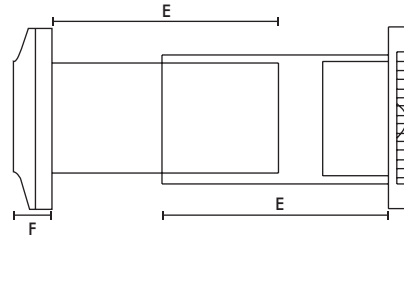

### Window Kit

Fixing hole diameter 117mmØ

Model	Stock Ref
Window Kit	442947

17mm actual profile

## Dimensions (mm)

Panel

Wall Kit

A	BØ	C	D	E	F
160	99	115	132	200	32

SELV Transformer (W X H X D) 87 X 87 X 33

Weight 0.6kg