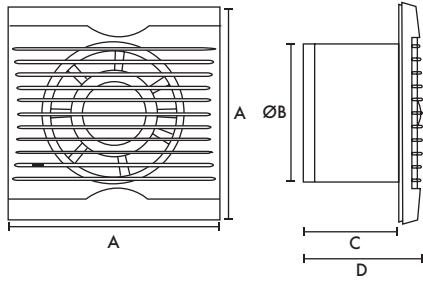

### Window Kit

Fixing hole diameter 117mmØ

Model	Stock Ref
Window Kit	442947

17mm actual profile

## Dimensions (mm)

Panel

Wall Kit

A	BØ	C	D	E	F
160	99	115	132	200	32

SELV Transformer (W X H X D) 87 X 87 X 33

Weight 0.6kg