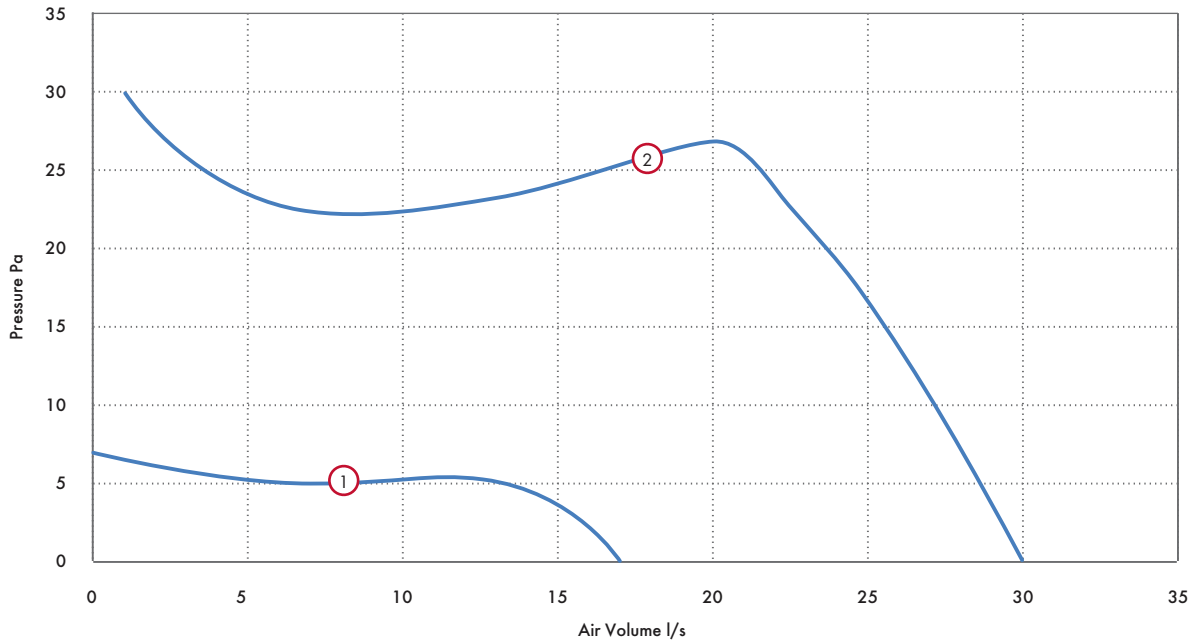

Performance Guide

Area	Model	Curve Ref	Extract Performance - FID			Sound dB(A)	SFP (W/l/s)
			m³/h	l/s	Watts	@ 3m	@ OPa
Toilet	Lo-Carbon Silhouette 100 B/T/HT/SVB/SVT/SVH	1	60	17	3.4	34	0.20
Bathrooms		2	108	30	8.7	38	0.30

For window mounting: shutter cannot be used and must be removed