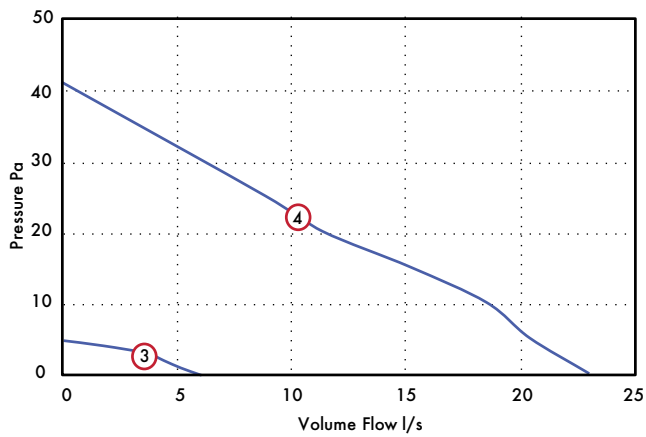

Weight 0.7kg

Performance Guide

Closed Grille

	Model	Speed	l/s	Watts	Warranty (years)
2 Speed	VASF100B/T/	① Low	6	2.7	2
	HT	② High	21	4.8	

Open Grille

	Model	Speed	l/s	Watts	Warranty (years)
2 Speed	VASF100BO/	③ Low	6	2.7	2
	TO/HTO/ PIRVO	④ High	23	4.8	