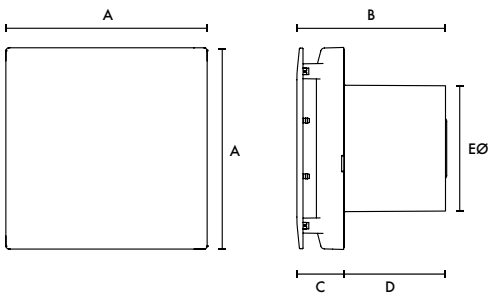

Model	Stock Ref
Window Kit	442947
Wall Kit White	254102
Wall Kit Brown	254100
Internal Fit Wall Kit White + Backdraught Shutter	474779

Dimensions (mm)

Closed Grille

Open Grille

Grille	A	B	C	D	EØ
Closed	160	117	37	80	99
Open	160	117	22	80	99