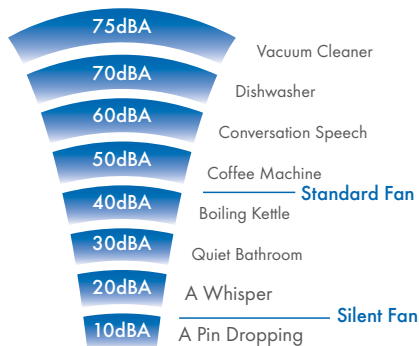

Silent Fan Axial Bathroom/Toilet Fan

The new Silent Fan Range from Vent-Axia not only delivers stylish and silent ventilation without compromise on performance, but now comes with even more features and more model options providing flexibility when choosing the right fan.