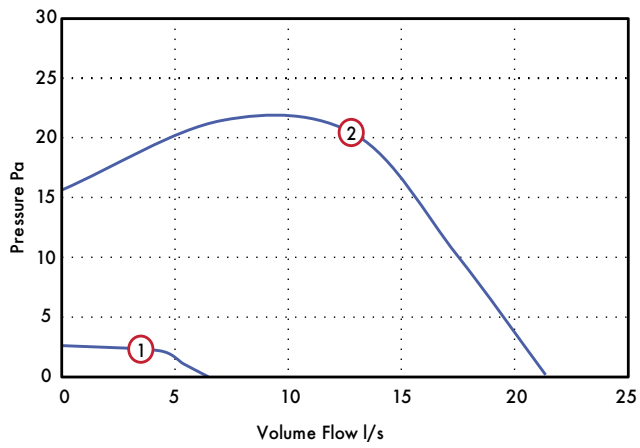

PIR Model

Zone 1 Fixed Speed, Intermittent, PIR

Motion detection, presence infrared motion control with overrun timer adjustable 5-30min. Single speed.

Model	Stock Ref
VASF100PIRO (open grille)	495705

Accessories

Weight 0.7kg

Performance Guide

Closed Grille

	Model	Speed	l/s	Watts	Warranty (years)
2 Speed	VASF100B/T/	① Low	6	2.7	2
	HT	② High	21	4.8	

Open Grille

	Model	Speed	l/s	Watts	Warranty (years)
2 Speed	VASF100BO/	③ Low	6	2.7	2
	TO/HTO/ PIRVO	④ High	23	4.8	