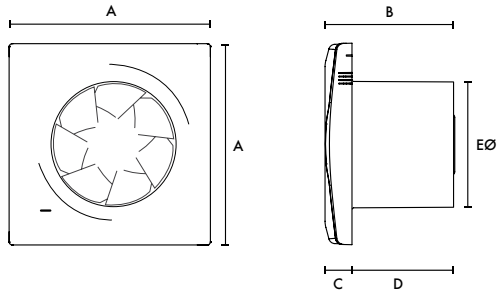

Model	Stock Ref
Window Kit	442947
Wall Kit White	254102
Wall Kit Brown	254100
Internal Fit Wall Kit White + Backdraught Shutter	474779

Dimensions (mm)

Closed Grille

Open Grille

Grille	A	B	C	D	EØ
Closed	160	117	37	80	99
Open	160	117	22	80	99