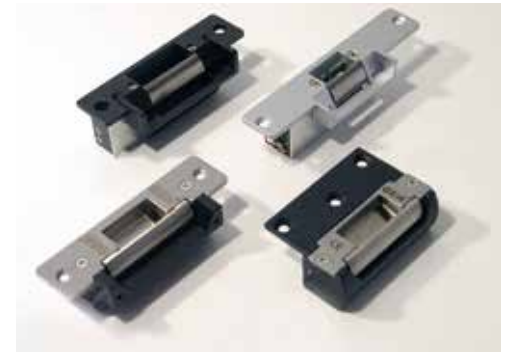

Securefašt

New Range of electric strikes with 1000lb jaw strength

NEW

AL900 SERIES

- Supplied with long and short faceplate
- 12V DC with 300mm cable
- Fail safe and Fail secure settable on-site
- 1000lbs holding force
- Simple replacement for Adams Rite, Trimec and Alpro strikes

See page 43 for full range

DEEDLOCK ELECTRIC RELEASES

- Suitable for low to medium traffic applications
- Fail locked and fail unlocked versions
- ANSI mortice versions are suitable for latches with up to 15mm throw
- Jaw strength up to 1000 lbs
- 12V DC or dual operation
- The AST125-FLT and AST125-FUT are supplied with a short aluminium faceplate for metal doors and a long stainless steel plate for timber doors
- Easy replacement for Adams Rite, Trimec and Alpro

DEEDLOCK ELECTRIC RELEASE

NEW	AL900	ANSI Mortice Electric release - 12/24V DC Fail locked / Unlocked with Long / Short Faceplate - 1000 lbs Jaw Strength
NEW	AL900M	ANSI Mortice Electric release - 12/24V DC Fail locked / Unlocked with Long / Short Faceplate - Monitored - 1000 lbs Jaw Strength
NEW	AL900DM	ANSI Mortice Electric release - 12/24V DC Fail locked / Unlocked with Long / Short Faceplate - Dual monitored - 1000 lbs Jaw Strength

DEEDLOCK ELECTRIC RELEASES - MEDIUM SECURITY

AER971	American Style Mortice Electric Release 12V DC Fail Unlocked
AER972	American Style Mortice Electric Release 12V AC/DC Fail Locked
AER3310	Electric Release 12V DC Fail Locked for use with Panic Exit Device