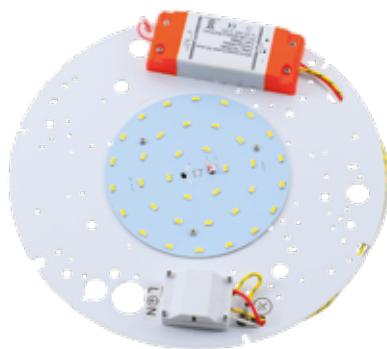

17W LED Amenity Fitting

- Opal diffuser
- Microwave sensor version available (MW)
- 3hr emergency version available (EM)
- Microwave & emergency version available (MWEM)

240V 17W LED IP65

PART NO.	LUMENS	CCT	COLOUR TEMP	FINISH
LUN17LEDW0	1700	4000	NEUTRAL WHITE	WHITE
LUN17LEDW0-MW	1700	4000	NEUTRAL WHITE	WHITE
LUNCTRIM330	-	-	-	CHROME
EMERGENCY VERSIONS				
LUN17LEDW0-EM	1700	4000	NEUTRAL WHITE	WHITE
LUN17LEDW0-MWEM	1700	4000	NEUTRAL WHITE	WHITE

17W LED Gear Tray

- Microwave sensor version available (MW)
- 3hr emergency version available (EM)
- Microwave & emergency version available (MWEM)

240V 17W LED

PART NO.	LUMENS	CCT	COLOUR TEMP	FINISH
2DLED-6T36-4K	2000	4000	NEUTRAL WHITE	WHITE
2DLED-6T36-4K-MW	2000	4000	NEUTRAL WHITE	WHITE
EMERGENCY VERSIONS				
2DLED-6T36-4K-EM	2000	4000	NEUTRAL WHITE	WHITE
2DLED-6T36-4K-MWEM	2000	4000	NEUTRAL WHITE	WHITE