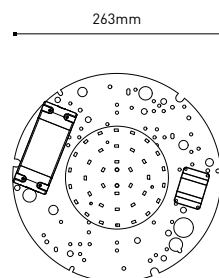

17W LED Amenity Fitting

- Opal diffuser
- Microwave sensor version available (MW)
- 3hr emergency version available (EM)
- Microwave & emergency version available (MWEM)

240V 17W LED IP65

PART NO.	LUMENS	CCT	COLOUR TEMP	FINISH
LUN17LEDW0	1700	4000	NEUTRAL WHITE	WHITE
LUN17LEDW0-MW	1700	4000	NEUTRAL WHITE	WHITE
LUNCTRIM330	-	-	-	CHROME
EMERGENCY VERSIONS				
LUN17LEDW0-EM	1700	4000	NEUTRAL WHITE	WHITE
LUN17LEDW0-MWEM	1700	4000	NEUTRAL WHITE	WHITE

17W LED Gear Tray

- Microwave sensor version available (MW)
- 3hr emergency version available (EM)
- Microwave & emergency version available (MWEM)

240V 17W LED

PART NO.	LUMENS	CCT	COLOUR TEMP	FINISH
2DLED-6T36-4K	2000	4000	NEUTRAL WHITE	WHITE
2DLED-6T36-4K-MW	2000	4000	NEUTRAL WHITE	WHITE
EMERGENCY VERSIONS				
2DLED-6T36-4K-EM	2000	4000	NEUTRAL WHITE	WHITE
2DLED-6T36-4K-MWEM	2000	4000	NEUTRAL WHITE	WHITE