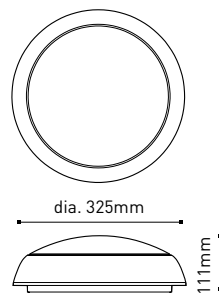

17W LED Amenity Fitting

- Opal diffuser
- Microwave sensor version available (MW)
- 3hr emergency version available (EM)
- Microwave & emergency version available (MWEM)

240V 17W LED IP65

PART NO.	LUMENS	CCT	COLOUR TEMP	FINISH
LUN17LEDW0	1700	4000	NEUTRAL WHITE	WHITE
LUN17LEDW0-MW	1700	4000	NEUTRAL WHITE	WHITE
LUNCTRIM330	-	-	-	CHROME
EMERGENCY VERSIONS				
LUN17LEDW0-EM	1700	4000	NEUTRAL WHITE	WHITE
LUN17LEDW0-MWEM	1700	4000	NEUTRAL WHITE	WHITE

17W LED Gear Tray

- Microwave sensor version available (MW)
- 3hr emergency version available (EM)
- Microwave & emergency version available (MWEM)

240V 17W LED

PART NO.	LUMENS	CCT	COLOUR TEMP	FINISH
2DLED-6T36-4K	2000	4000	NEUTRAL WHITE	WHITE
2DLED-6T36-4K-MW	2000	4000	NEUTRAL WHITE	WHITE
EMERGENCY VERSIONS				
2DLED-6T36-4K-EM	2000	4000	NEUTRAL WHITE	WHITE
2DLED-6T36-4K-MWEM	2000	4000	NEUTRAL WHITE	WHITE