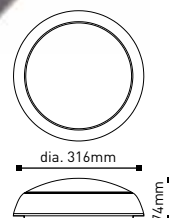

3 X COLOUR TEMPERATURE SWITCHABLE AMENITY LIGHT - WARM WHITE, NEUTRAL WHITE & COOL WHITE

Warm White

Neutral White

Cool White

Multi Wattage & CCT Switchable Fitting

- Power & colour switchable
- Switchable wattage output 9W, 14W & 18W
- CCT switchable between 3000K, 4000K and 6500K
- Hinged gear tray
- 3hr emergency version available (EM)
- Microwave & emergency version available (MWEM)
- Corridor function microwave sensor (CF) & emergency versions available (CFEM)
- Optional clip on bezels available (sold separately) see below

HINGED GEAR TRAY

PART NO.	LUMENS	CCT	COLOUR TEMP
LUN3X3-CT	1000-1900	3000, 4000, 6500	CCT
LUN3X3-CT-CF	1000-1900	3000, 4000, 6500	CCT
LUN3X3-CT-MW	1000-1900	3000, 4000, 6500	CCT
EMERGENCY VERSIONS			
LUN3X3-CT-EM	1000-1900	3000, 4000, 6500	CCT
LUN3X3-CT-CFEM	1000-1900	3000, 4000, 6500	CCT
LUN3X3-CT-MWEM	1000-1900	3000, 4000, 6500	CCT

Clip On bezels for LUN3X3 & LUN14-CT Ranges

BLACK

CHROME RING SHOWN FITTED

PART NO.	DESCRIPTION	FINISH
LUN3-CTRIM	BEZELS FOR LUN3X3 & LUN14-CT	CHROME
LUN3-BKTRIM	BEZELS FOR LUN3X3 & LUN14-CT	BLACK

BLACK

WHITE EYELID SHOWN FITTED