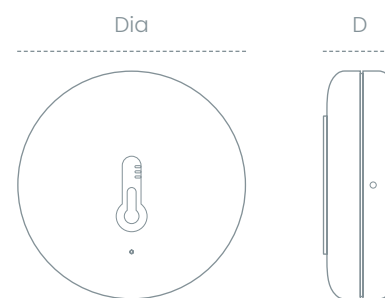

Getting the right
temperature the
smart way.

Smart Sensors

CSP033 - Smart Temperature & Humidity Sensor

Wireless Zigbee smart control

Detection accuracy $\pm 3\%$

CR 2032 battery supplied

TEMPERATURE DETECTION RANGE (°C)

Temperature range -10°C - $+50^{\circ}\text{C}$

HUMIDITY DETECTION RANGE (%)

Humidity range 0% to 100%

BATTERY LIFETIME (APPROX)

1 Year (Dependent On Use)

DIMENSIONS (MM)

37 (Dia.) x 11.6 (D)

FINISH

White

PRODUCT WARRANTY (YEARS)

1

CONNECTIVITY

- ☐ WIFI Secure Connection
- ☒ Zigbee Wireless Connection

*Smart Sensors require the Click Smart+ Hub (Sold separately)