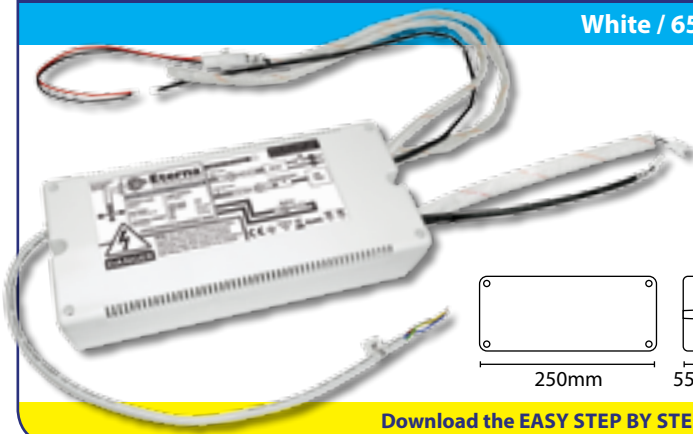

EMERGENCY BATTERY PACK FOR ETERNA LED FITTINGS

White / 65W Max / IP20

- Enables Eterna LED commercial downlights (RDL range on [PAGE 49](#)) and LED panel lights (See [PAGE 26-27](#)) to be converted into emergency luminaires, rated at 65W max
- 3 hours duration in emergency mode
- Push fit plug and socket: allows quick & easy installation
- Facility for non maintained mode and for remote switching
- LED charge light
- Control gear can be removed from the housing: allows use in installations with smaller hole cut out
- M.O.M = 1 / O.P.Q = 1

Download the EASY STEP BY STEP WIRING GUIDE from: www.eterna-lighting.co.uk/product/ebpm3/