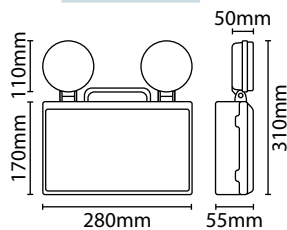

IP20 LED EMERGENCY TWINSPOT FITTING

White / 3.4W / 6000K / 405 lm / IP20

Reduced battery capacity requirement allows a more compact design reducing the weight dramatically compared to traditional products facilitating easier installation.

- Polycarbonate construction
- Individual indicator to show 'Lamps Healthy' and 'Charge'
- Horizontally and vertically adjustable heads, 180° rotation across the horizontal plane
- 3 hour non-maintained operation
- M.O.M: 1 / O.P.Q: 6