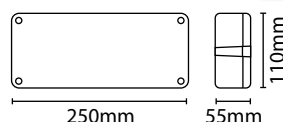

Download the EASY STEP BY STEP WIRING GUIDE from: www.eterna-lighting.co.uk/product/ebpm3/