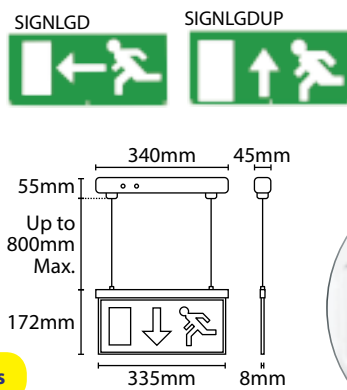

## LED EMERGENCY HANGING EXIT SIGN LIGHT

White / 2.3W / 6000K / 171 lm / 25,000 hrs

- Remote connection box complete with adjustable length suspension cable (max 80cm)
- Supplied with a double-sided down arrow exit legend - left/right & up arrow legends available separately
- 3 hour maintained mode as standard which can also be configured for non-maintained or remote switched operation
- Viewing distance 29m
- Test button and LED charge light
- **SIGNLEDEM3**: M.O.M: 1 / O.P.Q: 6
- **SIGNLGD/UP**: M.O.M: 1 / O.P.Q: 100

## IP65 LED TWINSPOT EMERGENCY FITTING

White / 7W (2 x 3W) / 3500K / 441 lm / 30,000 hrs / IP65

- Twin 3W LED projectors: provide superior light output to traditional twin spot fittings
- Horizontally and vertically adjustable heads, 180° rotation across the horizontal plane
- IP65 rating utilising high quality polycarbonate enclosure: for installation in wet or dusty environments
- Individual indicator to show 'Lamps Healthy' and 'Charge'
- Reduced battery capacity requirement: allows a more compact design reducing the weight dramatically compared to traditional products facilitating easier installation
- Minimum 3 hour non-maintained functionality in emergency mode
- M.O.M: 1 / O.P.Q: 6

## IP20 LED EMERGENCY TWINSPOT FITTING

White / 3.4W / 6000K / 405 lm / IP20

Reduced battery capacity requirement allows a more compact design reducing the weight dramatically compared to traditional products facilitating easier installation.