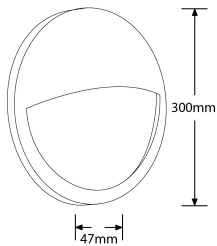

Product Description:

Orbital™ 300mm Eyelid Bezel Accessory for EN-BH15

Product Image:

Product Features:

Orbital™ 300mm Eyelid Bezel Accessory for EN-BH15

Line Drawing Image

Product Specs:

Dimmable	No	Overall Diameter (mm)	300
Lamp Base	None	Height (mm)	47