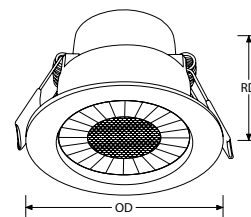

Technical Information

(RD) Recess Depth (see table)
(OD) Overall [Ø] (see table)