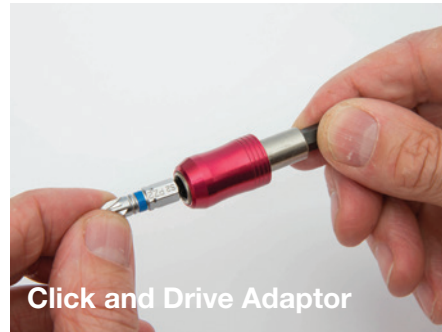

Perfect for.....
An impact rated range of smarter screwdriver bit sets & accessories

Click and Drive Adaptor

AAA Ratchet

ESD Ratchet

Impact Rated Screwdriver Bit

Armeg's time saving and problem solving screwdriver bit sets & accessories are the perfect addition to any tool kit. The range includes smarter screwdriving solutions such as the 'Click & Drive Adaptor' and 'AAA ratchet', whilst nearly all sets feature impact rated screwdriver bits for use within impact drivers. This smarter screwdriver bit range is the perfect choice for the professional tradesman.

Twister Drill Bits are
MADE IN SHEFFIELD
using a 1 piece body construction with high quality alloy steel for durability and strength

15 PIECE MASONRY FIXING INSTALLATION SET

Featuring Twister impact rated screwdriver bits and drill bits, this is the perfect set for the professional tradesman using an impact driver.

With both the Twister screwdriver bits and drill bits being designed with a 1/4" shank, the tools can be interchanged rapidly in the same power tool for the ultimate convenience. The 15 piece set comes complete in a handy fabric roll with contents and sizes printed for easy tool identification.

The bits feature a 'Torsion Portion' section which is designed with a reduced diameter. The reduced diameter allows the bits to temporarily flex under high torque loads, reducing stress at the tip and protecting from damage. This results in the bits providing up to 133% increased flex over a standard bit for extreme durability.