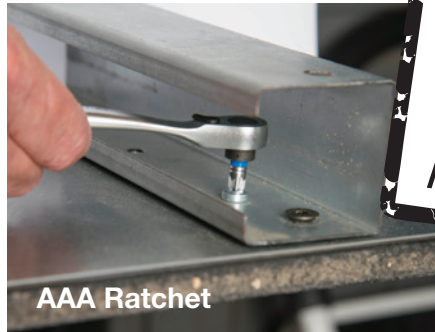

Perfect for.....
An impact rated range of smarter screwdriver bit sets & accessories

Click and Drive Adaptor

AAA Ratchet

ESD Ratchet

Impact Rated Screwdriver Bit

Armeg's time saving and problem solving screwdriver bit sets & accessories are the perfect addition to any tool kit. The range includes smarter screwdriving solutions such as the 'Click & Drive Adaptor' and 'AAA ratchet', whilst nearly all sets feature impact rated screwdriver bits for use within impact drivers. This smarter screwdriver bit range is the perfect choice for the professional tradesman.

Twister Drill Bits are
MADE IN SHEFFIELD
using a 1 piece body construction with high quality alloy steel for durability and strength

15 PIECE MASONRY FIXING INSTALLATION SET

Featuring Twister impact rated screwdriver bits and drill bits, this is the perfect set for the professional tradesman using an impact driver.

With both the Twister screwdriver bits and drill bits being designed with a 1/4" shank, the tools can be interchanged rapidly in the same power tool for the ultimate convenience. The 15 piece set comes complete in a handy fabric roll with contents and sizes printed for easy tool identification.

The bits feature a 'Torsion Portion' section which is designed with a reduced diameter. The reduced diameter allows the bits to temporarily flex under high torque loads, reducing stress at the tip and protecting from damage. This results in the bits providing up to 133% increased flex over a standard bit for extreme durability.