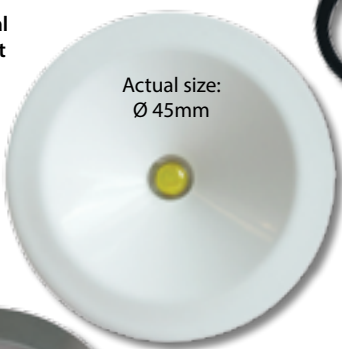

IP20 LED 1.4W NON MAINTAINED EMERGENCY DOWNLIGHT

Matt Silver or White Trim / 1.4W

This LED compact recessed emergency light is ideal for use in corridors, stairwells and other places that require a smart, discreet emergency unit.

- Aluminium construction • Compact design
- Matt silver and white trims included
- Pre-wired for easy installation
- LED glows green in standby mode and super bright white light in the event of a mains failure
- Excellent alternative to a converted downlight
- Minimum 3 hour functionality in emergency mode
- 118 lumens in emergency mode
- 32mm diameter hole cut out size
- M.O.M: 1 / O.P.Q: 20

LED MAINTAINED RECESSED EMERGENCY FITTINGS

BOTH FITTINGS: White / 6500K / 18,000 hrs

Low energy alternative to standard emergency exit fittings

- Pressed steel body
- Hinged gear tray: easy installation and maintenance
- Hole cut out size: 115mm x 320mm
- **LEDREM3** = M.O.M: 1 / O.P.Q: 10
- **LEDMDDEM3** = M.O.M: 1 / O.P.Q: 6
- **RLGDLR / RLGDUK** = M.O.M: 1 / O.P.Q: 25

Code	Version	Wattage	Lumens
LEDREM3	Reeded Diffuser	5.20W	162 lm
LEDMDDEM3	Edge Lit Panel & Diffuser	3.5W	-

Up & left / right legend available for LEDMDDEM3

All legends comply with current regulations