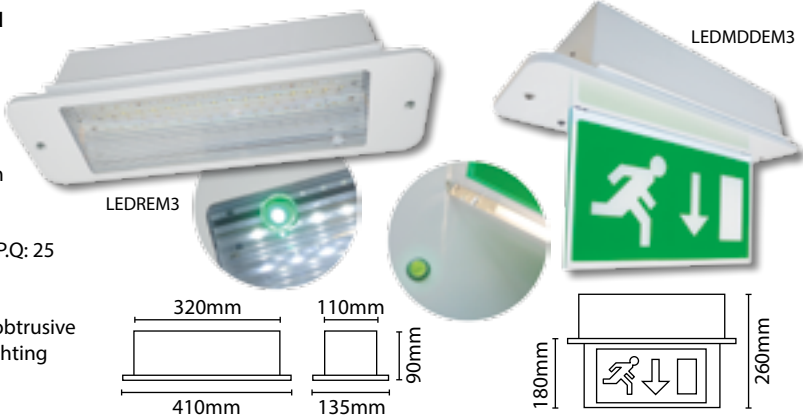

Code	Version	Wattage	Lumens
LEDREM3	Reeded Diffuser	5.20W	162 lm
LEDMDDEM3	Edge Lit Panel & Diffuser	3.5W	-

Up & left / right legend available for LEDMDDEM3