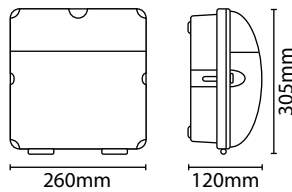

IP65 LED INTEGRATED BULKHEADS

BOTH FITTINGS: Black / 30W / 4200K / 2000 lm / 30,000 hrs / IP65 / A Rated

- Captive stainless steel screws
- 20mm knockouts side and rear
- M.O.M: 1 / O.P.Q: 4

WPACKLEDPC: photocell for dusk to dawn operation