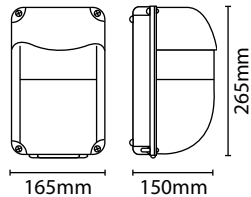

IP65 LED 11W LED BULKHEADS

ALL FITTINGS: Black / 11.2W / 6500K / 900 lm / 30,000 hrs / IP65 / A+ Rated

- Tough polycarbonate housing
- Opal diffuser: evenly diffused light output
- Corrosion resistant stainless steel cover fixing screws
- Cable channel on reverse of fitting with 20mm knockout conduit entries
- Hinged diffuser
- M.O.M: 1 / O.P.Q: 12