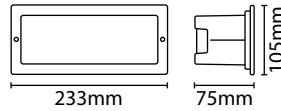

## IP65 LED BRICKLIGHT WITH STAINLESS STEEL FRAME

White with Stainless Steel Frame / 5.4W / 6000K / 280 lm / 20,000 hrs / IP65 / A Rated

A modern design that gives an instant cool white light. Ultra low energy consumption and prolonged lamp life.

- Polycarbonate construction
- Opal diffuser with optional stainless steel frame offering a soft, stylish lighting effect
- Integral driver
- Cable gland included
- Hole cut out size: L: 228mm / D: 75mm / H: 98mm
- M.O.M: 1 / O.P.Q: 6

## IP65 LED INTEGRATED BULKHEADS

BOTH FITTINGS: Black / 30W / 4200K / 2000 lm / 30,000 hrs / IP65 / A Rated

- Captive stainless steel screws
- 20mm knockouts side and rear
- M.O.M: 1 / O.P.Q: 4

**WPACKLEDPC:** photocell for dusk to dawn operation