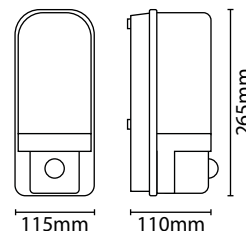

PIR VERSION:

- Time on adjustment 5 secs - 5 mins
- Lux level adjustments
- 120° detection angle
- 8 metre detection range

BLEDPIRBK shown