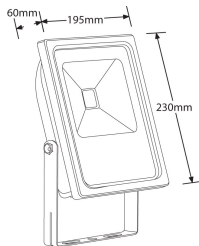

Product Image:

Product Features:

- IP65 rated LED floodlight rated with slim design
- Durable high quality paint minimises impact of corrosion
- Tempered glass provides excellent protection
- Die-cast aluminium housing
- Pre-wired with 800mm of cable
- 1.5kV surge protection
- Warning Note: Not suitable for post top mounting
- 3 year warranty

30W Adjustable IP65 LED Floodlight

Line Drawing Image

Polar Curve Image

Product Specs:

| | | | |
|------------------------|-------------|-----------------------|---------|
| Technology | LED | Number of LEDs | 1 |
| Luminaire Distribution | Direct | Lifetime L70 (hrs) | 25000 |
| Input Voltage | 220~240V AC | Input Frequency | 50/60HZ |
| Dimmable | No | IP Rating | IP65 |
| IK Rating | IK08 | Power Factor | 0.9 |
| Lamp Base | None | Height (mm) | 230 |
| Width (mm) | 195 | Surge Protection (kV) | 1.5 |