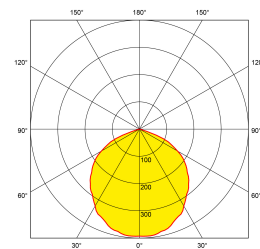

30W Adjustable IP65 LED Floodlight

Line Drawing Image

Polar Curve Image

Product Specs:

| | | | |
|------------------------|-------------|-----------------------|---------|
| Technology | LED | Number of LEDs | 1 |
| Luminaire Distribution | Direct | Lifetime L70 (hrs) | 25000 |
| Input Voltage | 220~240V AC | Input Frequency | 50/60HZ |
| Dimmable | No | IP Rating | IP65 |
| IK Rating | IK08 | Power Factor | 0.9 |
| Lamp Base | None | Height (mm) | 230 |
| Width (mm) | 195 | Surge Protection (kV) | 1.5 |