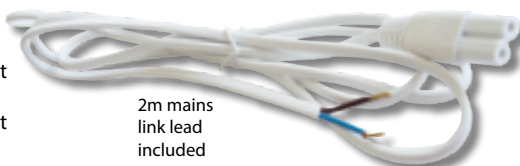

TRADITIONAL CABINET LIGHTING

See page 16-17 for LED Cabinet Section

Designed primarily for Cabinet Lighting our versatile range suits many discreet applications

LINEAR T4 LINKABLE TRIPHOSPHOR UNDER CABINET FITTINGS

ALL FITTINGS & LAMPS (INCLUDED): 3400K / 10,000 hrs / IP20 / A Rated

- **TUS6NL** requires 1 x 6W G5 T4 220mm fluorescent tube (included). Fitting is rated at 6W max
- **TUS10NL** requires 1 x 10W G5 T4 341mm fluorescent tube (included). Fitting is rated at 10W max
- **TUS16NL** requires 1 x 16W G5 T4 468mm fluorescent tube (included). Fitting is rated at 16W max
- **TUS20NL** requires 1 x 20W G5 T4 567mm fluorescent tube (included). Fitting is rated at 20W max
- This luminaire is compatible with bulbs of the energy classes: A to E and is sold with a bulb of the energy class: A
- Polycarbonate construction • Individual rocker switch
- Link & light system compatible
- Incorporates plug and socket with through wiring: can be linked with up to 5 other fittings
- 2 metres link mains lead included
- M.O.M: 5 / O.P.Q: 50

- Plug compatible with link & light range
- PVC construction
- M.O.M: 5 / O.P.Q: 200

(lamp excluding pins)
N64/1: 220mm
N64/3: 341mm
N64/5: 468mm
N64/7: 567mm

(lamp including pins)
N64/1: 230mm
N64/3: 353mm
N64/5: 480mm
N64/7: 580mm

POLISHED CHROME LV SURFACE/RECESSED CAPSULE DOWNLIGHT

LAMP INCLUDED: 20W / 2700K / 300 lm / 2,000 hrs / IP20 / B Rated

- Requires 1 x suitable 20W 12V G4 M47 halogen capsule (included). Fitting is rated at 20W max
- This luminaire is compatible with bulbs of the energy classes: B to E and is sold with a bulb of the energy class: B
- Pressed steel construction
- Frosted glass diffuser: soft lighting effect
- Pre-wired with mini connector and 2.4 metres of silicone cable: easy installation with plug in system, or can be direct wired by removing mini connector
- Can be surface or recessed mounted
- Recessed hole cut out size: 61mm
- M.O.M: 3 / O.P.Q: 60