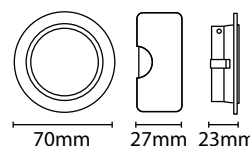

POLISHED CHROME LV SURFACE/RECESSED CAPSULE DOWNLIGHT

LAMP INCLUDED: 20W / 2700K / 300 lm / 2,000 hrs / IP20 / B Rated

- Requires 1 x suitable 20W 12V G4 M47 halogen capsule (included). Fitting is rated at 20W max
- This luminaire is compatible with bulbs of the energy classes: B to E and is sold with a bulb of the energy class: B
- Pressed steel construction
- Frosted glass diffuser: soft lighting effect
- Pre-wired with mini connector and 2.4 metres of silicone cable: easy installation with plug in system, or can be direct wired by removing mini connector
- Can be surface or recessed mounted
- Recessed hole cut out size: 61mm
- M.O.M: 3 / O.P.Q: 60

Code
D041

These low voltage downlights provide attractive and modern housing for low voltage light sources.