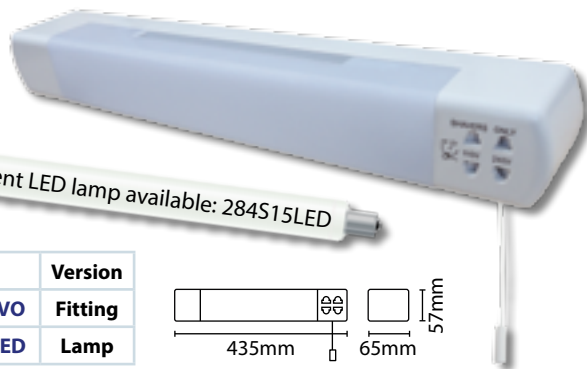

IP44 LED DUAL VOLTAGE SHAVER LIGHT

White / 6.7W / 3000K / 463 lm / 30,000 hrs / IP44 (Fitting) / IP21 (Socket) / A+ Rated

- Polycarbonate construction
- Dual voltage shaver socket and safety isolating transformer: for bathroom use
- Permanent power to shaver socket: with a pull cord switch for isolated illumination
- Access cover to connection block: easy wiring from the front of the fitting
- Low energy consumption and prolonged lamp life
- Optional fit chrome effect trims included
- M.O.M: 1 / O.P.Q: 10

Code
LEDSH44

LEDSH44
Permanent power to shaver socket: with a pull cord switch for isolated illumination

IP20 LED DUAL VOLTAGE SHAVER LIGHT

LED Lamp Included (284S15LED) / White / 6W / 3000K / 400 lm / 15,000 hrs / IP20 / A+ Rated

- Requires 1 x S15 284mm double ended tubular lamp (284S15LED included).
- Fitting is rated at 60W max
- This luminaire is compatible with bulbs of the energy classes: A+ to E and is sold with a bulb of the energy class: A+
- Polycarbonate construction
- Dual voltage shaver socket
- Low energy consumption and prolonged lamp life
- High CRI ≥80: minimises colour distortion of illuminated objects
- Instant start, super bright LED's, 3000K warm colour temperature: offering a pleasing light appearance
- Safety isolating transformer: for bathroom use
- Mains isolation upon diffuser removal
- **NOTE:** the shaver socket will only operate when the light is switched on
- **Fitting** = M.O.M: 1 / O.P.Q: 10
- **Lamp** = M.O.M: 1 / O.P.Q: 30

Replacement LED lamp available: 284S15LED

Code	Version
LEDSHDVO	Fitting
284S15LED	Lamp

IP44 LED 12W CEILING/WALL LIGHT

Polished Chrome / 12W / 3100K / 800 lm / 30,000 hrs / IP44 / A Rated

This stylish fitting is ideal for installation in a multitude of situations. Ceiling or wall mounted in a domestic or commercial setting and suitable for bathrooms. Long life, energy efficient alternative to traditional fluorescent luminaires.