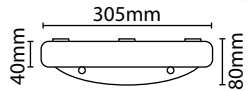

IP44 LED 12W CEILING/WALL LIGHT

Polished Chrome / 12W / 3100K / 800 lm / 30,000 hrs / IP44 / A Rated

This stylish fitting is ideal for installation in a multitude of situations. Ceiling or wall mounted in a domestic or commercial setting and suitable for bathrooms. Long life, energy efficient alternative to traditional fluorescent luminaires.

- Multiple low power LED array & optically optimised diffuser: ensures a soft, even lighting effect with no degradation of light output
- Corrosion resistant stainless steel fixing screws
- Suitable for bathroom use
- 3100K warm colour temperature: offering a pleasing light appearance
- M.O.M: 1 / O.P.Q: 5