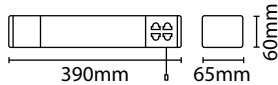

IP44 LED DUAL VOLTAGE SHAVER LIGHT

White / 6.7W / 3000K / 463 lm / 30,000 hrs / IP44 (Fitting) / IP21 (Socket) / A+ Rated

- Polycarbonate construction
- Dual voltage shaver socket and safety isolating transformer: for bathroom use
- Permanent power to shaver socket: with a pull cord switch for isolated illumination
- Access cover to connection block: easy wiring from the front of the fitting
- Low energy consumption and prolonged lamp life
- Optional fit chrome effect trims included
- M.O.M: 1 / O.P.Q: 10

Code
LEDSH44

LEDSH44
Permanent power to shaver socket: with a pull cord switch for isolated illumination

IP20 LED DUAL VOLTAGE SHAVER LIGHT

LED Lamp Included (284S15LED) / White / 6W / 3000K / 400 lm / 15,000 hrs / IP20 / A+ Rated

- Requires 1 x S15 284mm double ended tubular lamp (284S15LED included).
- Fitting is rated at 60W max
- This luminaire is compatible with bulbs of the energy classes: A+ to E and is sold with a bulb of the energy class: A+
- Polycarbonate construction
- Dual voltage shaver socket
- Low energy consumption and prolonged lamp life
- High CRI ≥80: minimises colour distortion of illuminated objects
- Instant start, super bright LED's, 3000K warm colour temperature: offering a pleasing light appearance
- Safety isolating transformer: for bathroom use
- Mains isolation upon diffuser removal
- **NOTE:** the shaver socket will only operate when the light is switched on
- **Fitting** = M.O.M: 1 / O.P.Q: 10
- **Lamp** = M.O.M: 1 / O.P.Q: 30