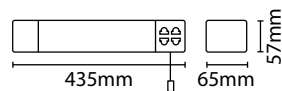

Replacement LED lamp available: 284S15LED