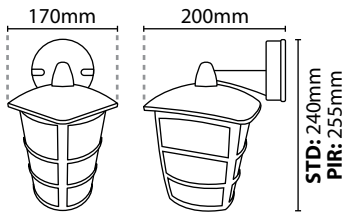

IP44 LED LANTERNS

ALL FITTINGS: 6W / 3100K / 330 lm / 35,000 hrs / IP44 / A Rated

Energy efficient, modern design LED lantern offering evenly diffused warm lighting effect.

PIR VERSION:

- Time on adjustment: 5 secs - 5 mins
- Lux level adjustments
- 120° detection angle
- 8 metre detection range
- M.O.M: 1 / O.P.Q: 6 (All Lanterns)

- Tough polycarbonate construction
- M.O.M: 1 / O.P.Q: 10 (Half Lanterns)
- M.O.M: 1 / O.P.Q: 4 (Full Lanterns)

PIR VERSIONS:

- Time on adjustment 5 secs - 5 mins
- 8 metre detection range
- Lux level adjustments
- 120° detection angle

IP65 LED WELL GLASS FITTING WITH PC DIFFUSER

BOTH FITTINGS: LED Lamp Included / 9.5W / 2700K / 806 lm / 15,000 hrs / IP65 / A+ Rated

- Requires 1 x LED ES lamp (included). Fitting is rated at 23W max
- This luminaire is compatible with bulbs of the energy classes: A+ to E and is sold with a bulb of the energy class: A+
- Bracket included for optional corner mounting: complete solution for flat wall or corner mounting
- Aluminium alloy in white or black finish with white polycarbonate diffuser
- Low energy consumption and prolonged lamp life
- BESA box mounting
- M.O.M: 1 / O.P.Q: 4