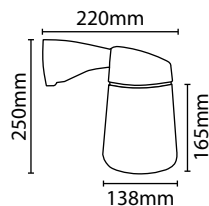

IP44 LED LANTERNS

ALL FITTINGS: 6W / 3100K / 330 lm / 35,000 hrs / IP44 / A Rated

Energy efficient, modern design LED lantern offering evenly diffused warm lighting effect.

PIR VERSION:

- Time on adjustment: 5 secs - 5 mins
- Lux level adjustments
- 120° detection angle
- 8 metre detection range
- M.O.M: 1 / O.P.Q: 6 (All Lanterns)

- Tough polycarbonate construction
- M.O.M: 1 / O.P.Q: 10 (Half Lanterns)
- M.O.M: 1 / O.P.Q: 4 (Full Lanterns)

PIR VERSIONS:

- Time on adjustment 5 secs - 5 mins
- 8 metre detection range
- Lux level adjustments
- 120° detection angle

IP65 LED WELL GLASS FITTING WITH PC DIFFUSER

BOTH FITTINGS: LED Lamp Included / 9.5W / 2700K / 806 lm / 15,000 hrs / IP65 / A+ Rated

- Requires 1 x LED ES lamp (included). Fitting is rated at 23W max
- This luminaire is compatible with bulbs of the energy classes: A+ to E and is sold with a bulb of the energy class: A+
- Bracket included for optional corner mounting: complete solution for flat wall or corner mounting
- Aluminium alloy in white or black finish with white polycarbonate diffuser
- Low energy consumption and prolonged lamp life
- BESA box mounting
- M.O.M: 1 / O.P.Q: 4