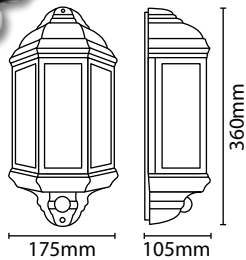

PIR versions shown

Energy efficient LED alternative to traditional lanterns

Code	Version
HALFBK	Standard Half Lantern
HALFPIRBK	120° PIR Half Lantern
FULLBK	Standard Full Lantern
FULLPIRBK	120° PIR Full Lantern

- Tough polycarbonate construction
- M.O.M: 1 / O.P.Q: 10 (Half Lanterns)
- M.O.M: 1 / O.P.Q: 4 (Full Lanterns)

PIR VERSIONS:

- Time on adjustment 5 secs - 5 mins
- 8 metre detection range
- Lux level adjustments
- 120° detection angle