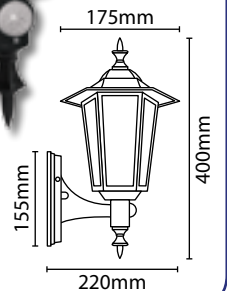

IP44 LED LANTERNS

ALL FITTINGS: 6W / 3100K / 330 lm / 35,000 hrs / IP44 / A Rated

Energy efficient, modern design LED lantern offering evenly diffused warm lighting effect.

PIR VERSION:

- Time on adjustment: 5 secs - 5 mins
- Lux level adjustments
- 120° detection angle
- 8 metre detection range
- M.O.M: 1 / O.P.Q: 6 (All Lanterns)

- Tough polycarbonate construction
- M.O.M: 1 / O.P.Q: 10 (Half Lanterns)
- M.O.M: 1 / O.P.Q: 4 (Full Lanterns)

PIR VERSIONS:

- Time on adjustment 5 secs - 5 mins
- 8 metre detection range
- Lux level adjustments
- 120° detection angle

IP65 LED WELL GLASS FITTING WITH PC DIFFUSER

BOTH FITTINGS: LED Lamp Included / 9.5W / 2700K / 806 lm / 15,000 hrs / IP65 / A+ Rated

- Requires 1 x LED ES lamp (included). Fitting is rated at 23W max
- This luminaire is compatible with bulbs of the energy classes: A+ to E and is sold with a bulb of the energy class: A+
- Bracket included for optional corner mounting: complete solution for flat wall or corner mounting
- Aluminium alloy in white or black finish with white polycarbonate diffuser
- Low energy consumption and prolonged lamp life
- BESA box mounting
- M.O.M: 1 / O.P.Q: 4