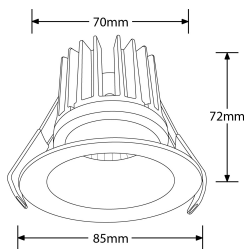

**Product Image:**

**Product Features:**

10W Baffled Dimmable IP44 LED Downlight

**Line Drawing Image**

**Product Specs:**

Technology	LED	Luminaire Distribution	Direct
Lifetime L70 (hrs)	25000	Input Voltage	220~240V AC
Dimmable	Yes	Dali	No
IP Rating	IP44	Operating Temp. (Max) °C	45
Power Factor	0.90	Overall Diameter (mm)	85
Recess Depth (mm)	87	Cutout Diameter (mm)	70
Lamp Base	None	Height (mm)	72
Surge Protection (kV)	2.0		

## SKU Table and Ordering

SKU Code	Wattage	Lumens	Lumens/Watt	Colour	Beam Angle	Ra	SDCM
EN-DLB102D/30	10	820	82	3000	60	80	6
EN-DLB102D/40	10	880	88	4000	60	80	6