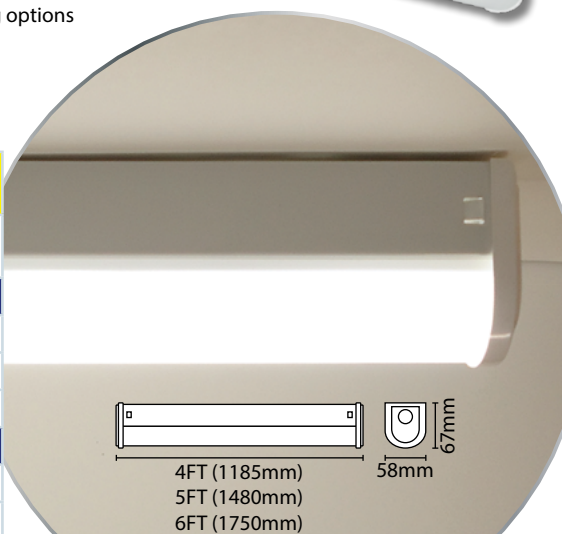

EternaEco
LED
2 YEAR
Warranty*

Eterna VECOBAT

This luminaire contains built-in LED lamps.

A++
A+
A
B
C
D
E } **LED**

The lamps cannot be changed in the luminaire.

874/2012

LED ECONOMY BATTEN FITTINGS

- Pressed steel body and polycarbonate diffuser
 - LED tray can be removed from the housing for easy installation
 - 20mm knockout glands at each end for through wiring options
 - BESA box mounting
 - Gear tray retaining straps
- M.O.M: 1 / O.P.Q: 6

LED LAMP SPECIFICATIONS:	VECOBAT4FT	VECOBAT5FT	VECOBAT6FT	VECOBAT5HO	VECOBAT6HO
Luminaire lumens (with diffuser)	1800 lm	2400 lm	3400 lm	4000 lm	5200 lm
Lumens from chip (no diffuser)	2300 lm	2800 lm	4000 lm	5200 lm	7000 lm
Useful lumens	1700 lm	2300 lm	3300 lm	3850 lm	5050 lm
Rated Wattage	18W	24W	32W	48W	64W
Rated luminous flux	1700 lm	2300 lm	3300 lm	3850 lm	5050 lm
Nominal life time of the lamp	30,000 hrs	30,000 hrs	30,000 hrs	30,000 hrs	30,000 hrs
Colour temperature	4000K	4000K	4000K	4000K	4000K
Number of switching cycles before premature lamp failure	15,000	15,000	15,000	15,000	15,000
Warm-up time up to 60% of the full light output	Instant full light	Instant full light	Instant full light	Instant full light	Instant full light
Dimmable	No	No	No	No	No
Nominal beam angle	120°	120°	120°	120°	120°
Rated power	18W	24W	32W	48W	64W
Rated lamp lifetime	30,000 hrs	30,000 hrs	30,000 hrs	30,000 hrs	30,000 hrs
Lamp power factor	>0.9	>0.9	>0.9	>0.9	>0.9
Lumen maintenance factor at end of nominal life	>0.7	>0.7	>0.7	>0.7	>0.7
Starting time	<0.1	<0.5	<0.5	<0.5	<0.5
Colour rendering	>80	>80	>80	>80	>80
Colour consistency	Within a six step Macadam ellipse	Within a six step Macadam ellipse	Within a six step Macadam ellipse	Within a six step Macadam ellipse	Within a six step Macadam ellipse
Rated peak intensity	506cd	624cd	702cd	1005cd	1418cd
Rated beam angle	120°	120°	120°	120°	120°
Voltage / Frequency	240V~50Hz	240V~50Hz	240V~50Hz	240V~50Hz	240V~50Hz