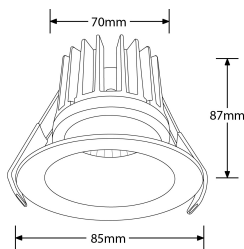

**Product Image:**

**Product Features:**

7W Baffled Dimmable IP44 LED Downlight

**Line Drawing Image**

**Polar Curve Image**

**Product Specs:**

<b>Technology</b>	LED	<b>Luminaire Distribution</b>	Direct
<b>Lifetime L70 (hrs)</b>	25000	<b>Input Voltage</b>	220~240V AC
<b>Dimmable</b>	Yes	<b>Dali</b>	No
<b>IP Rating</b>	IP44	<b>Operating Temp. (Max) °C</b>	45
<b>Power Factor</b>	0.90	<b>Overall Diameter (mm)</b>	85
<b>Recess Depth (mm)</b>	87	<b>Cutout Diameter (mm)</b>	70
<b>Lamp Base</b>	None	<b>Height (mm)</b>	72
<b>Surge Protection (kV)</b>	2.0		

## SKU Table and Ordering

SKU Code	Wattage	Lumens	Lumens/Watt	Colour	Beam Angle	Ra	SDCM
EN-DLB072D/30	7	575	82.14	3000	60	80	6
EN-DLB072D/40	7	615	87.86	4000	60	80	6