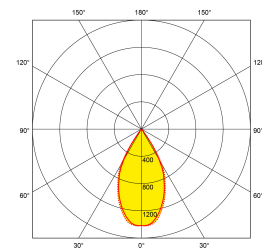

**Product Image:**

**Product Features:**

7W Baffled Dimmable IP44 LED Downlight

**Line Drawing Image**

**Polar Curve Image**

**Product Specs:**

<b>Technology</b>	LED	<b>Luminaire Distribution</b>	Direct
<b>Lifetime L70 (hrs)</b>	25000	<b>Input Voltage</b>	220~240V AC
<b>Dimmable</b>	Yes	<b>Dali</b>	No
<b>IP Rating</b>	IP44	<b>Operating Temp. (Max) °C</b>	45
<b>Power Factor</b>	0.90	<b>Overall Diameter (mm)</b>	85
<b>Recess Depth (mm)</b>	87	<b>Cutout Diameter (mm)</b>	70
<b>Lamp Base</b>	None	<b>Height (mm)</b>	72
<b>Surge Protection (kV)</b>	2.0		

## SKU Table and Ordering

SKU Code	Wattage	Lumens	Lumens/Watt	Colour	Beam Angle	Ra	SDCM
EN-DLB072D/30	7	575	82.14	3000	60	80	6
EN-DLB072D/40	7	615	87.86	4000	60	80	6