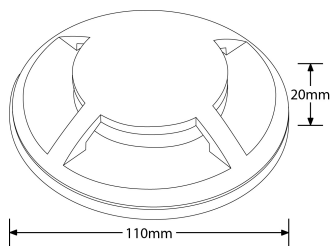

Product Description:

G-Lite™ Stainless Steel Recessed Ground Light Bezel 3 way

Product Image:

Product Features:

- Interchangeable 3 way bezel
- 304 stainless steel
- Please Note- Not suitable for coastal applications

G-Lite™ Stainless Steel Recessed Ground Light Bezel 3 way

Line Drawing Image

Product Specs:

Dimmable	No	IP Rating	IP67
Overall Diameter (mm)	110	Lamp Base	None
Height (mm)	20		

SKU Table and Ordering

SKU Code	EN-RGLC3
-----------------	----------