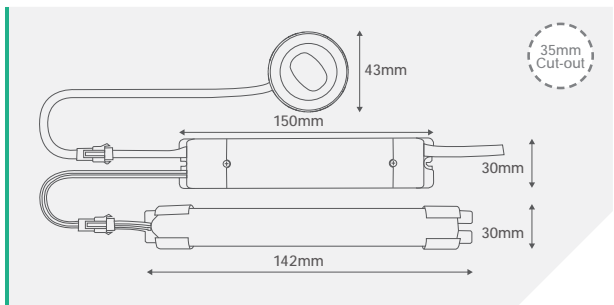

REPLACEMENT BATTERY

OVEMB3618NCS 3.6V 1800mAh Ni-Cd Battery - Serial

See page 39