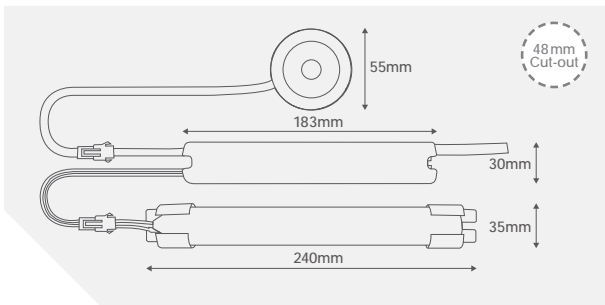

COLOUR TEMPERATURE

CODE	DESCRIPTION	TRADE (£)	PRODUCT INFO
OVEM7510	5W Open Area Downlight - White	61.72	CCT (K) 5500K
OVEM7510ST	5W Self-Test Open Area Downlight - White	83.28	Lumens 250lm

REPLACEMENT BATTERY	
OVEMB4835NCS	4.8V 3500mAh Ni-Cd Battery - Serial See page 39

Wattage	5W
Beam Angle	120°
LED Lifetime	30,000 Hours
Voltage	220-240V~
Frequency	50/60Hz
Operating Temp	0°C - +40°C
Cutout	48mm Diameter