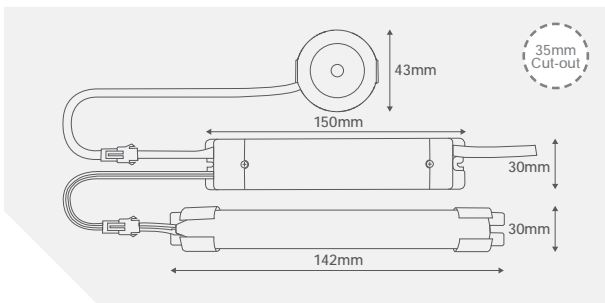

Supplied with Black, White & Silver Bezels

PRODUCT APPROVALS

EN 60598-2-22 BS EN 62034 EN 55015 EN 61000-3-2 EN 61000-3-3 EN 61547