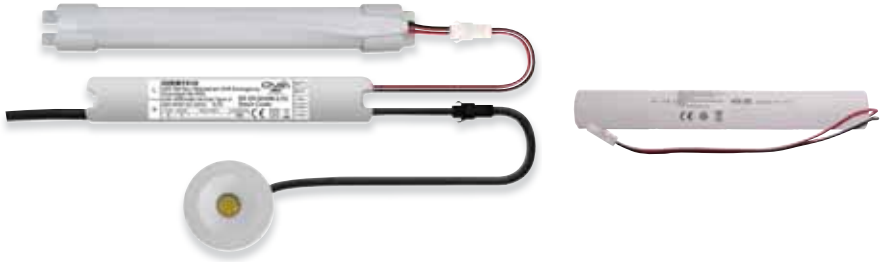

Emergency LED Non-Maintained Downlights

EMERGENCY

30

AVAILABLE FINISHES