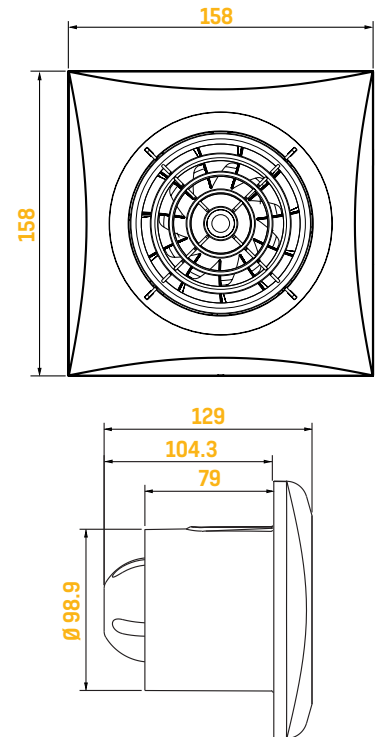

Compliance

CE Marked.

Dimensions (mm)

Options & Ancillaries

DESCRIPTION	CODE(S)
STANDARD WALL KIT	1RDEFWAK100
FIXED LOUVRE GRILLE	1RDGRILL100
WINDOW KIT	SILWIK100
WINDOW KIT (FOR DOUBLE GLAZING)	WKDG100

Performance Curve