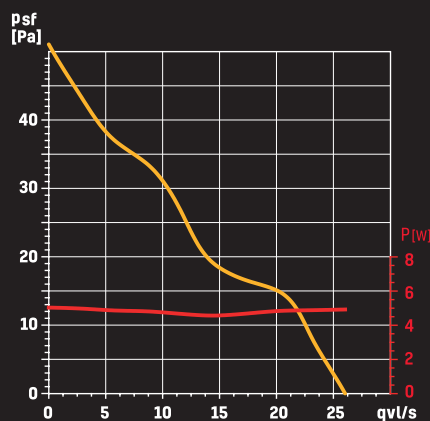

Compliance

CE Marked.

Dimensions (mm)

Options & Ancillaries

DESCRIPTION	CODE(S)
STANDARD WALL KIT	1RDEFWAK100
FIXED LOUVRE GRILLE	1RDGRILL100
WINDOW KIT	SILWIK100
WINDOW KIT (FOR DOUBLE GLAZING)	WKDG100

Performance Curve