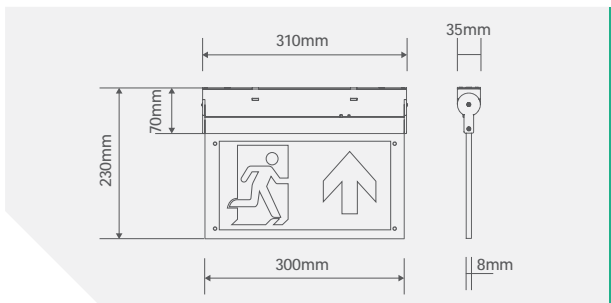

Emergency LED Maintained Wall / Ceiling Exit Sign

EMERGENCY

AVAILABLE FINISHES

COLOUR TEMPERATURE

CODE	DESCRIPTION	TRADE (E)	PRODUCT INFO
OVEM6211D	2W Wall/Ceiling Exit Sign - Down	58.90	CCT (K) 5500K
OVEM6211L/R	2W Wall/Ceiling Exit Sign - Left/Right	58.90	Lumens (Mains) 40lm
OVEM6211U	2W Wall/Ceiling Exit Sign - Up	58.90	Lumens (Emergency) 30lm
OVEM6211DST	2W Self-Test Wall/Ceiling Exit Sign - Down	80.48	Wattage 2W
OVEM6211L/RST	2W Self-Test Wall/Ceiling Exit Sign - Left/Right	80.48	Beam Angle 100°
OVEM6211UST	2W Self-Test Wall/Ceiling Exit Sign - Up	80.48	LED Lifetime 30,000 Hours
COMPATIBLE PRODUCTS			Voltage 220-240V ~
OVEMSP002	Wall Bracket For Exit Signs	See page 40	Frequency 50/60Hz
OVEMB3609NCP	3.6V 900mAh Ni-Cd Battery - Parallel	See page 38	Operating Temp 0°C - +40°C
			Viewing Distance 26 Metres

Double Sided Legend

PRODUCT APPROVALS

EN 60598-2-22 EN 55015 EN 61000-3-2 EN 61000-3-3 EN 61547