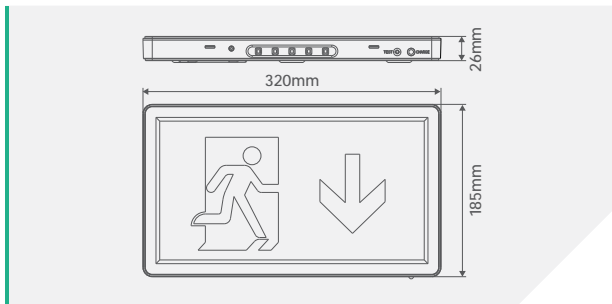

REPLACEMENT BATTERY

OVEMB3608NCP	3.6V 800mAh Ni-Cd Battery - Parallel	See page 38

PRODUCT APPROVALS

With Down Illumination