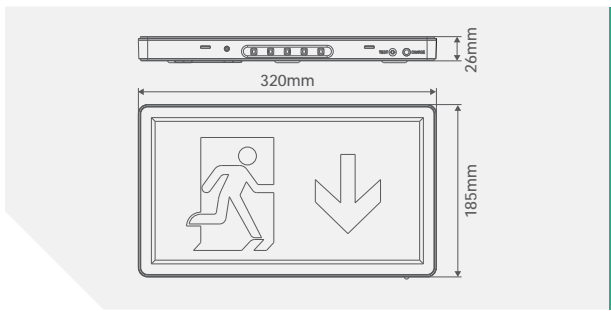

Emergency LED Maintained Box Exit Sign

EMERGENCY

Warranty 120° 50,000 Hours

AVAILABLE FINISHES

COLOUR TEMPERATURE

CODE	DESCRIPTION	TRADE (£)	PRODUCT INFO
OVEM11311WHD	3W Exit Sign - White - Down	46.72	CCT (K) 6500K
OVEM11311WHL	3W Exit Sign - White - Left	46.72	Lumens (Mains) 45lm
OVEM11311WHR	3W Exit Sign - White - Right	46.72	Lumens (Emergency) 34lm
OVEM11311WHU	3W Exit Sign - White - Up	46.72	Wattage 3W

REPLACEMENT BATTERY

OVEMB3608NCP 3.6V 800mAh Ni-Cd Battery - Parallel See page 38

Beam Angle	120°
LED Lifetime	50,000 Hours
Voltage	220-240V ~
Frequency	50/60Hz
Operating Temp	0°C - +40°C
Viewing Distance	29 Metres

CCT (K)	6500K
Lumens (Mains)	45lm
Lumens (Emergency)	34lm
Wattage	3W
Beam Angle	120°
LED Lifetime	50,000 Hours
Voltage	220-240V~
Frequency	50/60Hz
Operating Temp	0°C - +40°C
Viewing Distance	29 Metres