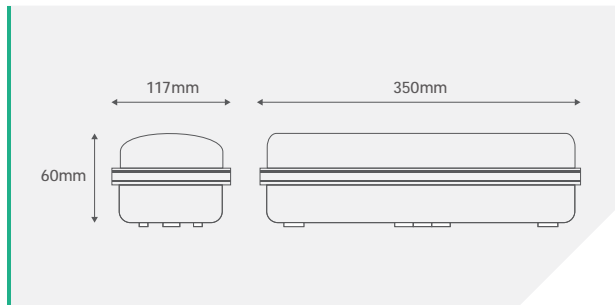

COMPATIBLE PRODUCTS

OVEMSP003	Emergency Bulkhead Adhesive Legends	See page 40
OVEMSP004	Emergency Bulkhead Flush Mounting Kit	See page 40
OVEMB3612NCS	3.6V 1200mAh Ni-Cd Battery - Serial	See page 38