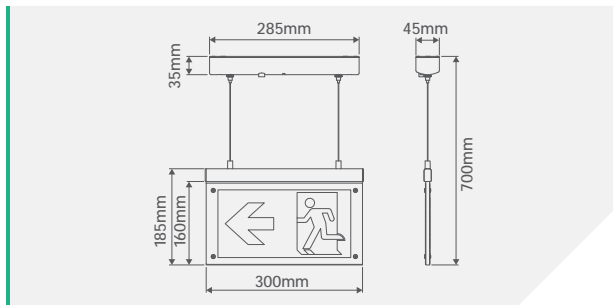

COMPATIBLE PRODUCTS

OVEMSP002	Wall Bracket For Exit Signs	See page 40
OVEMB3609NCP	3.6V 900mAh Ni-Cd Battery - Parallel	See page 38