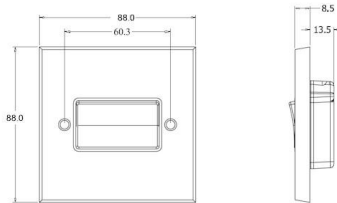

Item Image

Wiring

Dimensions

Hamilton® CHERITON VICTORIAN
1 GANG TRIPLE POLE
10A SWITCH

96 TP BL-B

Cheriton Victorian Satin Chrome 1 gang 10A Triple Pole Rocker. Standard Insert will be Black with a Black surround.

Primary Range	Cheriton Victorian
Insert Type	Triple Pole Fan Isolators
Plate Finish	Satin Chrome
Frame Finish	
Switch Colour	Black
Body & Switch Trim	Black
Height	Single = 88mm
Width	Single = 88mm
Depth	Single = 8.5mm
Fixing Hole Centres	Box Fixing = 60.3mm Box Fixing = 60.3mm
Minimum Wall Box Depth	25mm
Wattage	
Switched Poles	Triple
Current Rating	10A
Voltage	220/250V AC
Max load	10 Amp resistive
Contact Gap Minimum	3mm
Terminal Capacity 1	5 x 1mm ²
Terminal Capacity 2	4 x 1.5mm ²
Terminal Capacity 3	1 x 2.5mm ²
Terminal Capacity 4	1 x 4mm ² Multi-Strand
Terminal Capacity 5	1 x 6mm ²
Earth Terminal Capacity 1	5 x 1mm ²
Earth Terminal Capacity 2	4 x 1.5mm ²
Earth Terminal Capacity 3	3 x 2.5mm ²
Earth Terminal Capacity 4	1 x 4mm ² Multi-Strand
Earth Terminal Capacity 5	1 x 6mm ²
Product Class 1	Must be earthed
Ambient Operating Temperature	-5° to +40° C
Recommended Location	Indoor use only
Standard/Approval	BS EN 60669-1
Patents and Trademarks	Trade Mark No. 2344779