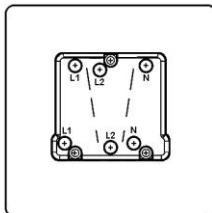

Item Image

Wiring

Dimensions

Hamilton® CHERITON VICTORIAN
1 GANG TRIPLE POLE
10A SWITCH

96 TP BL-B

Cheriton Victorian Satin Chrome 1 gang 10A Triple Pole Rocker. Standard Insert will be Black with a Black surround.

Primary Range	Cheriton Victorian
Insert Type	Triple Pole Fan Isolators
Plate Finish	Satin Chrome
Frame Finish	
Switch Colour	Black
Body & Switch Trim	Black
Height	Single = 88mm
Width	Single = 88mm
Depth	Single = 8.5mm
Fixing Hole Centres	Box Fixing = 60.3mm Box Fixing = 60.3mm
Minimum Wall Box Depth	25mm
Wattage	
Switched Poles	Triple
Current Rating	10A
Voltage	220/250V AC
Max load	10 Amp resistive
Contact Gap Minimum	3mm
Terminal Capacity 1	5 x 1mm ²
Terminal Capacity 2	4 x 1.5mm ²
Terminal Capacity 3	1 x 2.5mm ²
Terminal Capacity 4	1 x 4mm ² Multi-Strand
Terminal Capacity 5	1 x 6mm ²
Earth Terminal Capacity 1	5 x 1mm ²
Earth Terminal Capacity 2	4 x 1.5mm ²
Earth Terminal Capacity 3	3 x 2.5mm ²
Earth Terminal Capacity 4	1 x 4mm ² Multi-Strand
Earth Terminal Capacity 5	1 x 6mm ²
Product Class 1	Must be earthed
Ambient Operating Temperature	-5° to +40° C
Recommended Location	Indoor use only
Standard/Approval	BS EN 60669-1
Patents and Trademarks	Trade Mark No. 2344779