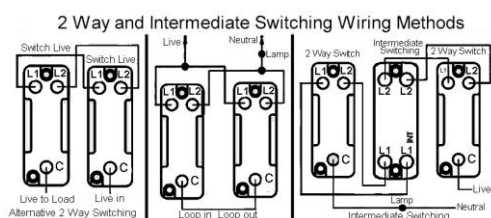

Item Image

Wiring

I R212 WH-W

Grid Fix Insert Rocker 2 Way 20AX White/White. Standard Insert will be White with a White surround.

Primary Range	GRID-IT
Insert Type	2 Way Rocker Switches
Plate Finish	
Frame Finish	
Switch Colour	White
Body & Switch Trim	White
Height	
Width	
Depth	
Fixing Hole Centres	
Minimum Wall Box Depth	35mm
Wattage	
Switched Poles	Single
Current Rating	20AX
Voltage	220/250V AC
Max load	20 Amp inductive
Contact Gap Minimum	3mm
Terminal Capacity 1	5 x 1mm ²
Terminal Capacity 2	4 x 1.5mm ²
Terminal Capacity 3	2 x 2.5mm ²
Terminal Capacity 4	2 x 4mm ² Multi-Strand
Terminal Capacity 5	1 x 6mm ²
Earth Terminal Capacity 1	6 x 1mm ²
Earth Terminal Capacity 2	5 x 1.5mm ²
Earth Terminal Capacity 3	3 x 2.5mm ²
Earth Terminal Capacity 4	2 x 4mm ² Multi-Strand
Earth Terminal Capacity 5	1 x 6mm ²
Product Class 1	Face plate must be earthed
Ambient Operating Temperature	-5° to +40° C
Recommended Location	Indoor use only
Standard/Approval	BS EN 60669-1
Patents and Trademarks	