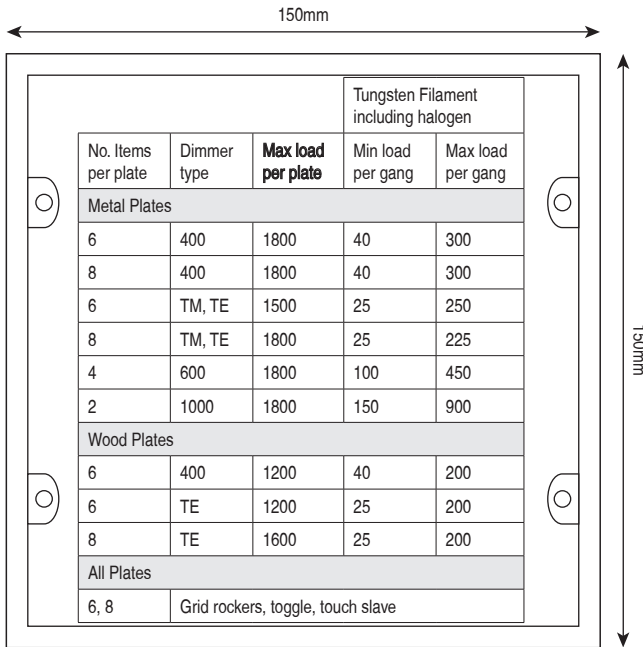

Hamilton[®] Technical Specification

LARGE PLATES DIMENSIONS

Note: Large plastic not available in Perception CFX[®], Hartland Colours CFX[®], White Plastic.

Note: You can mix 'n' match dimmers as long as you don't go over the maximum wattage for the plate.