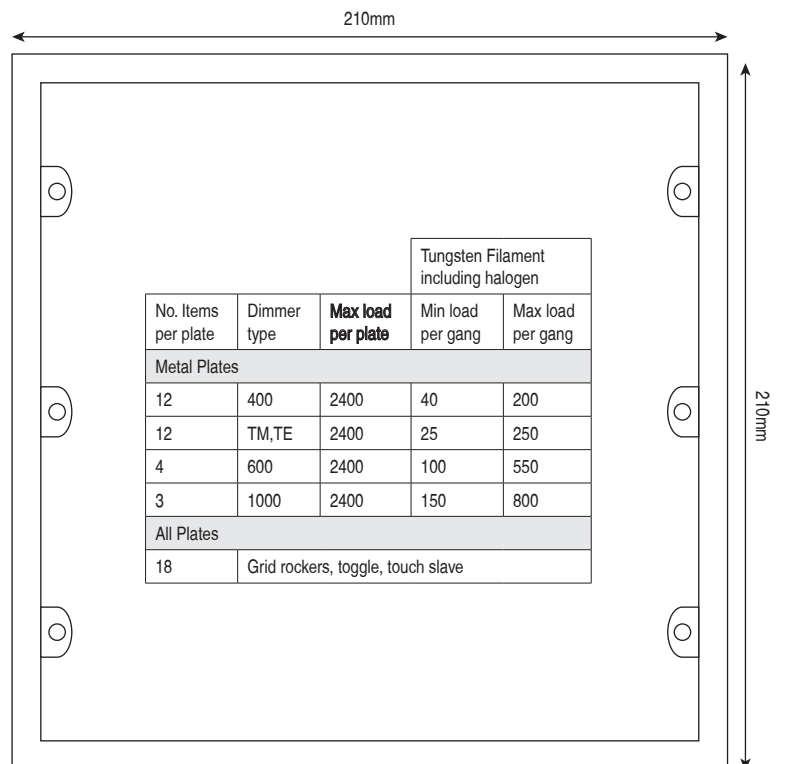

Hamilton[®] Technical Specification

LARGE PLATES DIMENSIONS

Note: Large plastic not available in Perception CFX[®], Hartland Colours CFX[®], White Plastic.

Note: You can mix 'n' match dimmers as long as you don't go over the maximum wattage for the plate.