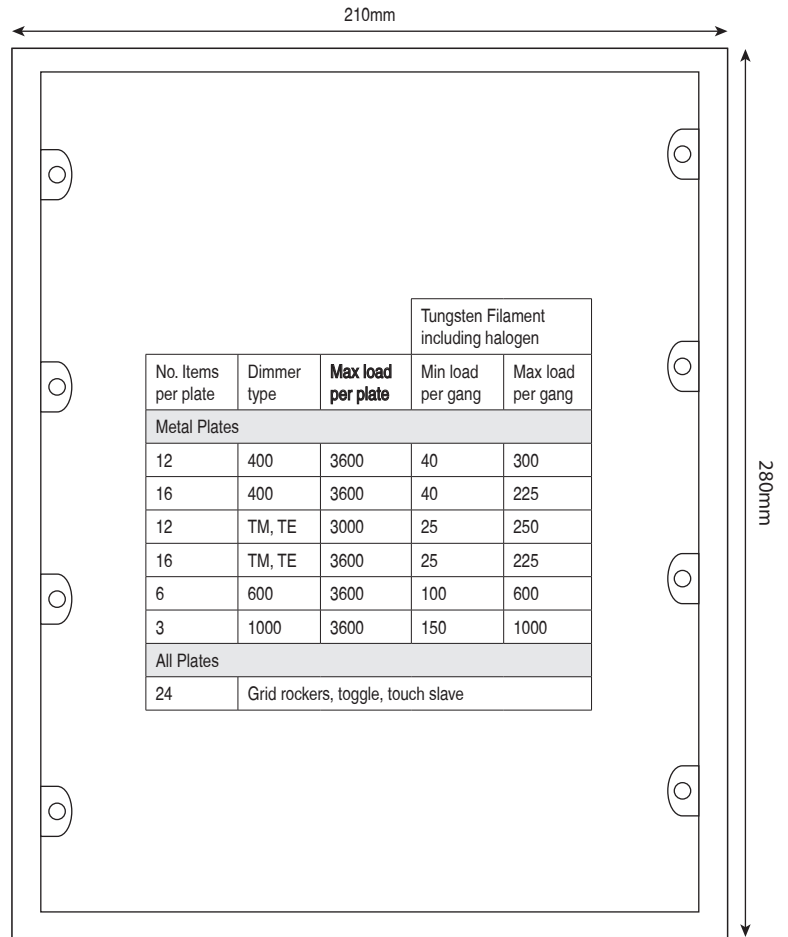

Hamilton[®] Technical Specification

LARGE PLATES DIMENSIONS

Note: Large plastic not available in Perception CFX[®], Hartland Colours CFX[®], White Plastic.

Note: You can mix 'n' match dimmers as long as you don't go over the maximum wattage for the plate.