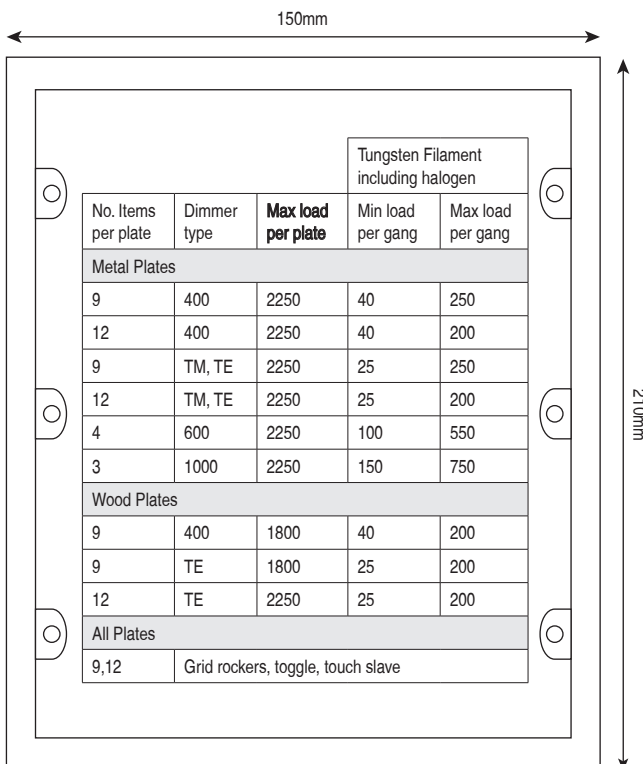

Hamilton[®] Technical Specification

LARGE PLATES DIMENSIONS

Note: Large plastic not available in Perception CFX[®], Hartland Colours CFX[®], White Plastic.

Note: You can mix 'n' match dimmers as long as you don't go over the maximum wattage for the plate.