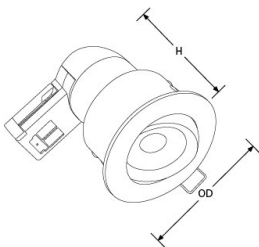

Product Description:

The brand E6™ PRO is a revolution in LED downlight performance and installation. Utilising the unique RapidWire connection system, the whole product can be fully wired and installed in a matter of seconds. The use of latching terminals provides the security of screw terminations for both solid and stranded core cables and can be wired even faster than standard push fits. The removable connector allows full circuit insulation resistance testing without risking any damage to the downlight, which can be simply plugged in afterwards.

Product Features:

- Quick, easy and fully tool-free installation
- Plug in connection system for first fix and insulation resistance testing
- High performance up to 117lm/W
- EnFiniti™ edge-to-edge multifaceted polycarbonate lens for low glare and halogen like appearance
- Wide 60° beam angle delivers increased light distribution
- Fibre based insulation coverable - up to 300mm
- Super slim interchangeable IP65 bezels provide a high end sleek finish
- Compatible with Aurora FastRfix™ connector
- Tested in 30, 60 and 90-minute fire rated ceilings
- SEAI: EN-DE62PRO/30 - LIG84982
- SEAI: EN-DE62PRO/40 - LIG84983
- 5 year warranty

Product Image:

E6™ PRO Adjustable 6W Dimmable Fire Rated LED Downlight

Line Drawing Image

Product Specs:

Technology	LED	Number of LEDs	12
Luminaire Distribution	Direct	Lifetime L70 (hrs)	50000
Input Voltage	220~240V AC	Input Frequency	50/60HZ
Dimmable	Yes	IP Rating	IP20
Fire Protection	Yes	Acoustic Rated	Yes
Power Factor	0.8	Overall Diameter (mm)	95
Recess Depth (mm)	110	Cutout Diameter (mm)	80
Lamp Base	None	Height (mm)	105
Surge Protection (kV)	1.5		