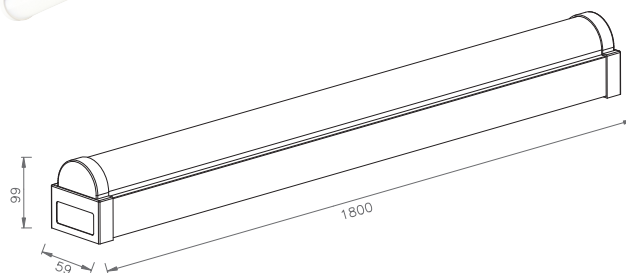

## Rular 6ft standard

### FEATURES

- 5 years (2 years + 3 years) extended warranty
- Constructed from polycarbonate & steel
- Opal pc & gloss white finish
- BESA installation
- 6000 Lumen
- 113 Lm/W

### SPEC DATA

Product Wattage:	53W
Product Lumen:	6000
Lumen/W:	113
Kelvin:	4000K
Energy Rating:	A+
Dimmable:	No
Beam Angle:	110°
Power Factor:	>0.9
CRI:	80
Lifetime (Hours):	30000
SDCM:	6
Driver Type:	Constant Current 1.32A
Product Voltage:	220-240V
Hertz:	50/60
Surge Protection (KV):	1
Operating Temp.:	-20 to 50 Degree
Diffuser Material:	PC
IP Rating:	20
Product Weight (KG):	2.03
Terminal Block:	3-way fast fix
Class:	1