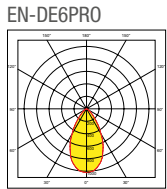

5 Year Warranty

L70 50,000hrs

Triac dimmable as standard

Emergency option

White, Matt White, Polished  
Chrome & Satin Nickel  
bezel finish options

**EN-DE6PRO**  
(H) 100mm Height  
(OD) 85mm Overall (Ø)

**EN-DE62PRO**  
(H) 105mm Height  
(OD) 95mm Overall (Ø)