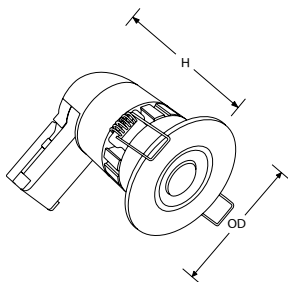

5 Year Warranty

L70 50,000hrs

Triac dimmable as standard

Emergency option

White, Matt White, Polished  
Chrome & Satin Nickel  
bezel finish options

**EN-DE6PRO**  
(H) 100mm Height  
(OD) 85mm Overall (Ø)

**EN-DE62PRO**  
(H) 105mm Height  
(OD) 95mm Overall (Ø)

IP20 bezel included for adjustable

SDCM <6 providing consistent light colour quality

Unique RapidWire connection system

Removable connector allows full circuit insulation resistance testing

Fibre based insulation coverable - up to 300mm