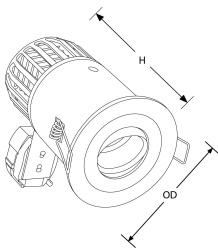

**Product Description:**

**Product Image:**

EFD™ GU10 IP44 Fixed Baffled Fire Rated Downlight

**Product Features:**

- Black baffle fire rated downlight with recessed lamp reduces direct glare
- IP44 rated
- Lock ring for ease of lamp replacement
- Fibre based insulation coverable when used with insulation cap (included)
- Tested in 30, 60 and 90-minute fire rated ceilings
- 3 year warranty

**Line Drawing Image**

**Product Specs:**

Technology	LED	Input Voltage	220~240V AC
Input Frequency	50/60HZ	Dimmable	Yes
IP Rating	IP44	Fire Protection	Yes
Acoustic Rated	Yes	Overall Diameter (mm)	95
Recess Depth (mm)	115	Cutout Diameter (mm)	80
Lamp Base	GU10	Height (mm)	130