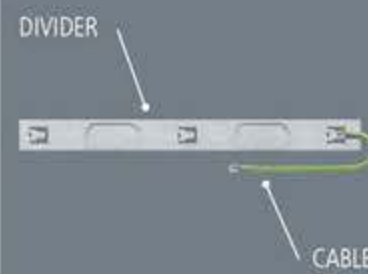

ACCESSORIES

Socket Spacer

Part M Flange and
Socket SpacerOpen Mounting
FramesScreening
Divider**VCT25WHI**
SOCKET SPACER

Visible width is 9mm after installation.

10

VX40CHA**VX40BLU**

PART M FLANGE FITTED BOTH SIDES OF A DEVICE

VX41CHA**VX41BLU**

PART M SOCKET SPACER

Provides colour contrast with wiring device to comply with Part M.

Visible width is 25mm after installation.

20

20

10

10

VCT121WHI

1 GANG 40MM OPEN MOUNTING FRAME

VCT122WHI

2 GANG 40MM OPEN MOUNTING FRAME

Wings may be removed for increased wiring space.

25

10

VCT30*

1.5M SCREENING DIVIDER

VX31

300MM SCREEN CONNECTING CABLE

VX32

500MM SCREEN CONNECTING BRAID

VX33

500MM SCREEN CONNECTING CABLE

* Cable not included