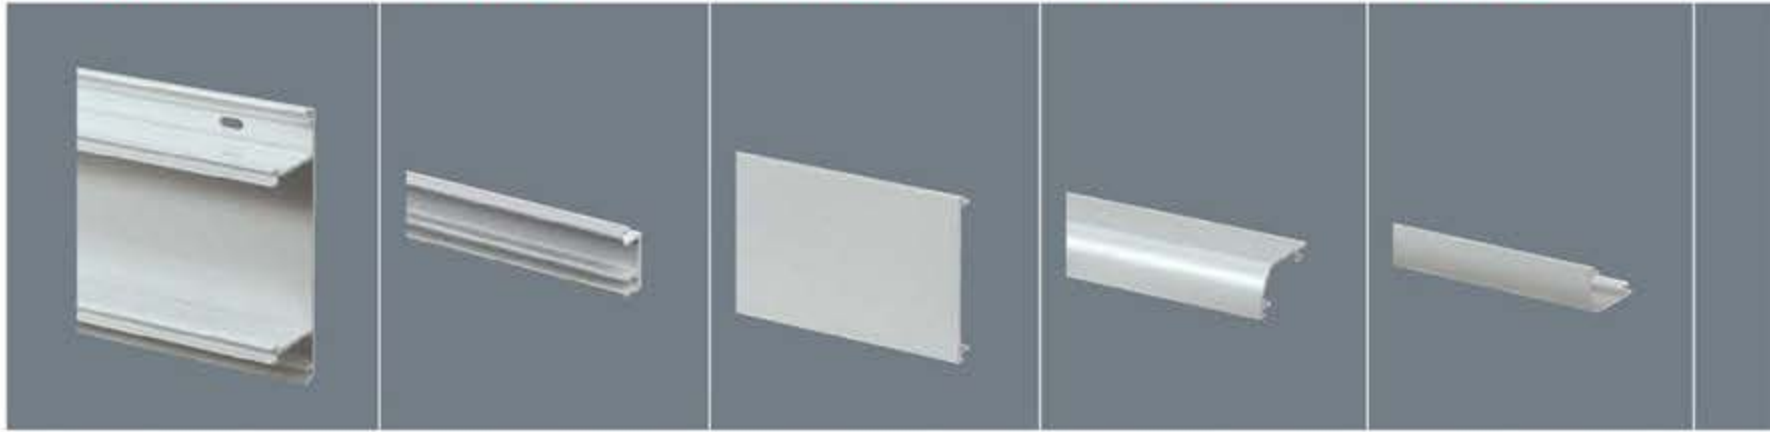

3 METRES

15m

3 METRES

30m

3 METRES

30m

3 METRES

15m

## FITTINGS

Flexible Internal Corner

Flexible External Corner

End Cap

Joint Cover

Flat Angle Up

Flat Angle Down

Flat Tee Up