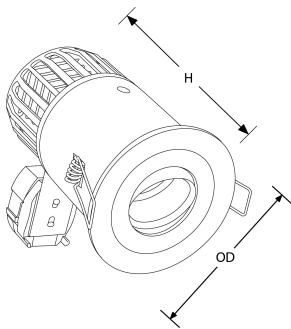

Product Description: EFD™ GU10 Adjustable Baffled Fire Rated Downlight

Completing the EFD™ range this adjustable, fire rated, baffled GU10 downlight has been designed to reduce direct glare from the light source. Available in matt white and white finish with black baffle.

SKU Code	Finish Colour
EN-DLM482MWB	Matt White
EN-DLM482WB	White

Line Drawing

Polar Curve

Color

Product Features:

- Black baffle fire rated downlight with recessed lamp reduces direct glare
- Adjustable up to 20°
- Lock ring for ease of lamp replacement
- Fibre based insulation coverable when used with insulation cap (included)
- Tested in 30, 60 and 90-minute fire rated ceilings
- 3 year warranty

Product Specs:

Input Voltage	240~240V AC	Input Frequency	50/60HZ
IP Rating	IP20	Lamp Base	GU10
Height (mm)	135	Overall Diameter (mm)	95
Weight (Kg)	0.317	Cutout Diameter (mm)	80
Product Type	Downlights, Fire-Rated Downlight		