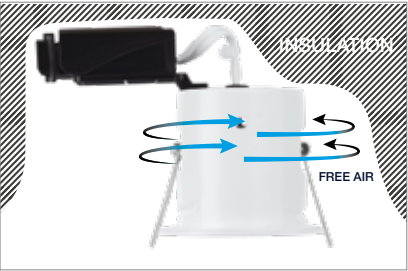

Twist&Lock^{TM}

Fixed, Adjustable & IP Rated Bezels