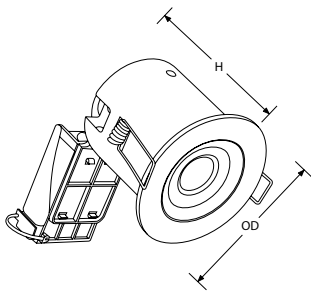

Push Fit Terminal Block for
Faster, **TOOL FREE** Installation

30
MIN

60
MIN

90
MIN

AIR LEAKAGE
(excluding
adjustable)

Fire Rated Downlights

Connector with push fit
loop in/loop out terminals
suitable for use with solid
or stranded cable

works with

.light

Smart
Tuneable GU10
See pg.27

.control

Dimmable
Standard GU10
PLUS
Triac Inline Dimmer
See pg.41

OR
Smart Rotary Dimmer
See pg.35

Non-Dimmable
Standard GU10
PLUS
On/Off Relay
See pg.47

EN-DLM981X
(H) 107mm Height
(OD) 90mm Overall (Ø)
EN-DLM982X
(H) 120mm Height
(OD) 102mm Overall (Ø)