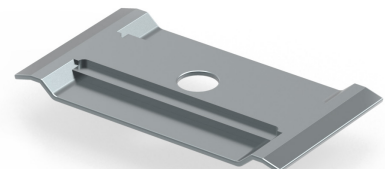

Hold Down Clamp to suit 100mm - 600mm wide basket

Type	Pack Qty	Weight kg/pc
SC6EZ	50	0.016
SC8EZ	50	0.016
SC10EZ	50	0.016