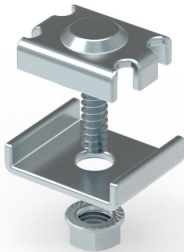

Joint Connector

Type	Pack Qty	Weight kg/pc
UUEZ	100	0.027