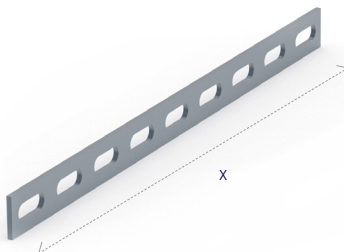

Slotted Steel Strap

Type	Length mm (x)	Pack Qty	Weight /unit
BKSTP270	270	10	0.108
BKSTP1000	1000	10	0.400

20mm wide strap, used to create bends and tees.