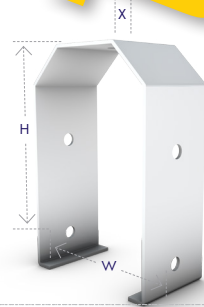

Long Coupling

Ref.LCL22 50mm x 50mm
Ref.LCL33 75mm x 75mm

Hanger Bracket

Ref.HBL(x)

Code	H	W	X	X
22	85	55	10	20
33	135	85	10	20
44	165	115	10	20
66	245	165	10	20

Other sizes available on request.

Fitting Suspension

Ref.FSL22 50mm x 50mm
Ref.FSL33 75mm x 75mm

Code	X	Y
22	62	55
33	82	85

With Brass Bush and Steel Lock Nuts.

Hanger Bracket (with Swing Bar)

Ref.HBL22SP(x) 50mm x 50mm

Code	W	H	X	X
22	55	85	10	20

Galvanised Snap-In Lid

Ref.GCL2 50mm x 50mm

Supplied in 2 Metre Lengths.

Galvanised Steel Lid

Ref.GSL2 50mm

Ref.GSL3 75mm

Supplied in 3 Metre Lengths.

Klik Lid Section

Ref.KLS22

Lid Only.

Blank End

Ref.BEL22 50mm x 50mm

Ref.BEL33 75mm x 75mm

White Plastic Snap-in Lid

Ref.WPL22 50mm

Ref.WPL33 75mm

Supplied in 3 Metre Lengths.