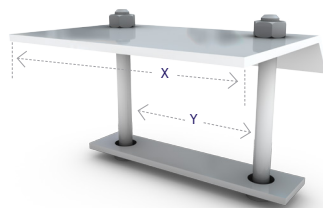

Lid Only.

Blank End

Ref.BEL22 50mm x 50mm

Ref.BEL33 75mm x 75mm

White Plastic Snap-in Lid

Ref.WPL22 50mm

Ref.WPL33 75mm

Supplied in 3 Metre Lengths.

Beam Clamp A

Ref.BCA22 50mm x 50mm

Code	X	Y
22	90	60

Window Beam Clamp

Ref.WBC22 50mm x 50mm

Code	X	Y	W
22	90	103	50

C/W M10 x 40 CPB (Bolt).