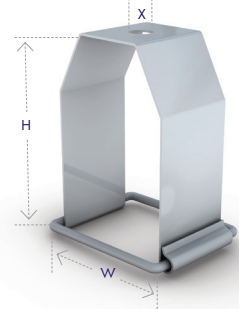

Long Coupling

Ref.LCL22 50mm x 50mm
Ref.LCL33 75mm x 75mm

Hanger Bracket

Ref.HBL(x)

Code	H	W	X	X
22	85	55	10	20
33	135	85	10	20
44	165	115	10	20
66	245	165	10	20

Other sizes available on request.

Fitting Suspension

Ref.FSL22 50mm x 50mm
Ref.FSL33 75mm x 75mm

Code	X	Y
22	62	55
33	82	85

With Brass Bush and Steel Lock Nuts.

Hanger Bracket (with Swing Bar)

Ref.HBL22SP(x) 50mm x 50mm

Code	W	H	X	X
22	55	85	10	20

Galvanised Snap-In Lid

Ref.GCL2 50mm x 50mm

Supplied in 2 Metre Lengths.

Galvanised Steel Lid

Ref.GSL2 50mm

Ref.GSL3 75mm

Supplied in 3 Metre Lengths.

Klik Lid Section

Ref.KLS22

Lid Only.

Blank End

Ref.BEL22 50mm x 50mm

Ref.BEL33 75mm x 75mm

White Plastic Snap-in Lid

Ref.WPL22 50mm

Ref.WPL33 75mm

Supplied in 3 Metre Lengths.