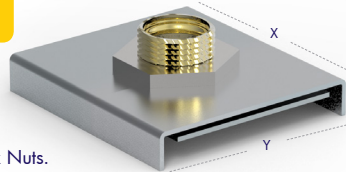

Long Coupling

Ref.LCL22 50mm x 50mm
Ref.LCL33 75mm x 75mm

Hanger Bracket

Ref.HBL(x)

Code	H	W	X	X
22	85	55	10	20
33	135	85	10	20
44	165	115	10	20
66	245	165	10	20

Other sizes available on request.

Fitting Suspension

Ref.FSL22 50mm x 50mm
Ref.FSL33 75mm x 75mm

Code	X	Y
22	62	55
33	82	85

With Brass Bush and Steel Lock Nuts.

Hanger Bracket (with Swing Bar)

Ref.HBL22SP(x) 50mm x 50mm

Code	W	H	X	X
22	55	85	10	20

Galvanised Snap-In Lid

Ref.GCL2 50mm x 50mm

Supplied in 2 Metre Lengths.

Galvanised Steel Lid

Ref.GSL2 50mm

Ref.GSL3 75mm

Supplied in 3 Metre Lengths.

Klik Lid Section

Ref.KLS22

Lid Only.

Blank End

Ref.BEL22 50mm x 50mm

Ref.BEL33 75mm x 75mm

White Plastic Snap-in Lid

Ref.WPL22 50mm

Ref.WPL33 75mm

Supplied in 3 Metre Lengths.