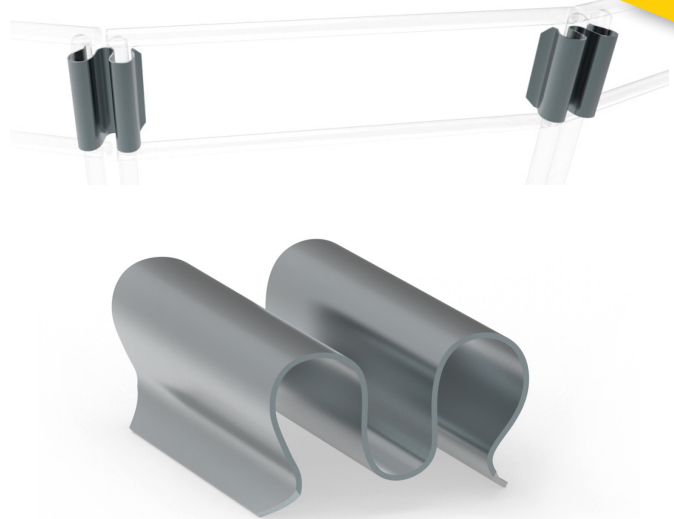

CABLE BASKET SYSTEMS

Fitting Joint Connector

M-CLIC - Create Bends, Tees & Reducers

Type	Pack Qty	Weight kg/pc	Wire Ø mm
MCLIC-ZF-3.9	100	0.084	3.9mm
MCLIC-ZF-4.3	100	0.087	4.3mm
MCLIC-ZF-4.8	100	0.091	4.6mm to 4.8mm

L - Length Wire
C - Beam Wire

*Wire information based on electro zinc basket finish

M-CLIC CONNECTOR

Fast Bends, Tees & Reducers

DESIGNED FOR FAST ASSEMBLY OF JOINTS, REDUCING TIME AND INSTALLATION COSTS.