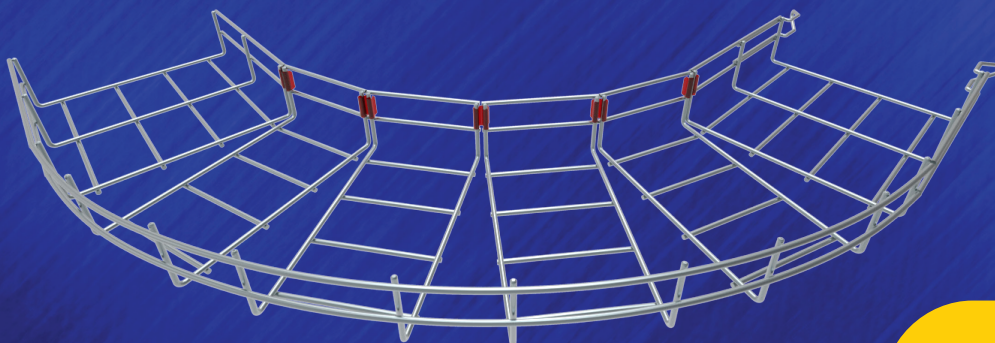

L - Length Wire
C - Beam Wire

*Wire information based on electro zinc basket finish

M-CLIC CONNECTOR

Fast Bends, Tees & Reducers

DESIGNED FOR FAST ASSEMBLY OF JOINTS, REDUCING TIME AND INSTALLATION COSTS.