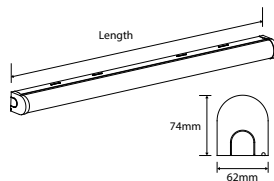

### CONVERSIONS AVAILABLE

DIMENSIONS(mm)	Width	Length	Height
RCA244006-01	62	560	74
RCA244012-01	62	1,160	74
RCA484012-01	62	1,160	74
RCA484015-01	62	1,460	74
RCA804015-01	62	1,460	74
RCA604018-01	62	1,723	74
RCA964018-01	62	1,723	74

# COMMERCIAL CAESAR LED BATTEN

	0.6M	1.2M	1.2M	1.5M	1.5M
Neutral White	24W	24W	48W	48W	80W
Standard	<b>RCA244006-01</b>	<b>RCA244012-01</b>	<b>RCA484012-01</b>	<b>RCA484015-01</b>	<b>RCA804015-01</b>
Emergency		<b>RCA244012E-01</b>	<b>RCA484012E-01</b>	<b>RCA484015E-01</b>	<b>RCA804015E-01</b>
<b>Comparable to:</b>	2 x 18W	1 x 36W	2 x 36W	1 x 58W	2 x 58W
<b>Total Power (W):</b>	23.1	23.0	46.0	45.8	78.5
<b>Total Light Output (lm):</b>	2,660 standard	2,850 standard 410 emergency	5,320 standard 410 emergency	5,400 standard 410 emergency	8,720 standard 400 emergency
<b>Efficacy (lm/cctW):</b>	115	124	116	118	111
<b>Lifetime (hrs):</b>	50,000	50,000	50,000	50,000	50,000
<b>Beam Angle (deg):</b>	140	140	140	140	140
<b>Lux at 1m (lux):</b>	730 standard	770 standard 110 emergency	1,440 standard 110 emergency	1,460 standard 110 emergency	2,320 standard 110 emergency
<b>CCT (K):</b>	4000	4000	4000	4000	4000
<b>CRI (Ra):</b>	80	80	80	80	80
<b>Power Factor (PF):</b>	0.95	0.95	0.97	0.97	0.97
<b>Impact Rating (IK):</b>	08	08	08	08	08
<b>Weight (kg):</b>	0.78	2.1/2.4	2.1/2.5	2.5/3.0	2.5/3.1

	1.8M	1.8M
Neutral White	60W	96W
Standard	<b>RCA604018-01</b>	<b>RCA964018-01</b>
<b>Comparable to:</b>	1 x 70W	2 x 70W
<b>Total Power (W):</b>	56.4	96.4
<b>Total Light Output (lm):</b>	7,140 standard	11,260 standard
<b>Efficacy (lm/cctW):</b>	127	117
<b>Lifetime (hrs):</b>	50,000	50,000
<b>Lux at 1m (lux):</b>	1,900	3,150
<b>Beam Angle (deg):</b>	140	140
<b>CCT (K):</b>	4000	4000
<b>CRI:</b>	80	80
<b>Impact Rating (IK):</b>	08	08
<b>Power Factor (PF):</b>	0.97	0.97
<b>Weight (kg):</b>	3.1	3.2