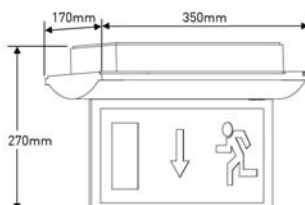

EMERGENCY

UNIVERSAL EMERGENCY FITTING AVAILABLE IN STANDARD OR SELF-TEST

	Standard	Self Test Function
	R8MU-01	R8MUST-01
Length (mm):	350	350
Height (mm):	175	175
Depth (mm):	80	80
Cut-out (mm):	275x130	275x130
Box Quantity:	6	6
Max Power(W):	8	8
Weight (Kg):	1.2kg	1.2kg
Cap Type:	G5	G5
IP:	40	40
Guarantee:	2	2
R8MULK-15	Dropped Accessory Legend	