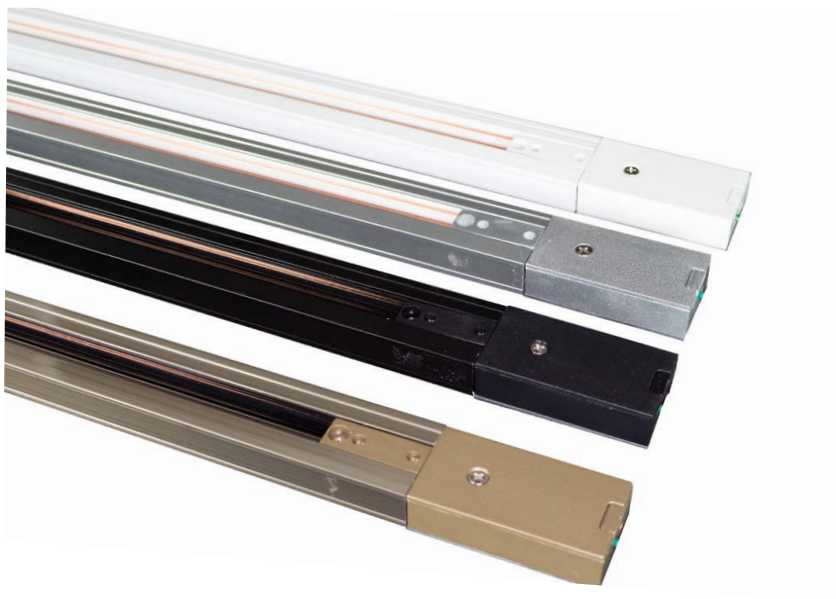

TRACKS & PROJECTORS

MAINS VOLTAGE TRACK

TRACK SINGLE CIRCUIT MAINS 16 AMP

- Polyester painted extruded aluminium alloy
- 16 Amp rated conductors for single phase operation (L, N, E)
- C/w live and dead ends

	1M	2M	3M
White	R1T-01	R2T-01	R3T-01
Black	R1T-04	R2T-04	R3T-04
B Chrome	R1T-13		
S Silver	R1T-15	R2T-15	R3T-15

DIMENSIONS (mm)	Length	Width	Height
R1T-01/04/13/15	35	35	35
R2T-01/15	1000	2000	3000
R3T-01/15	18	18	18