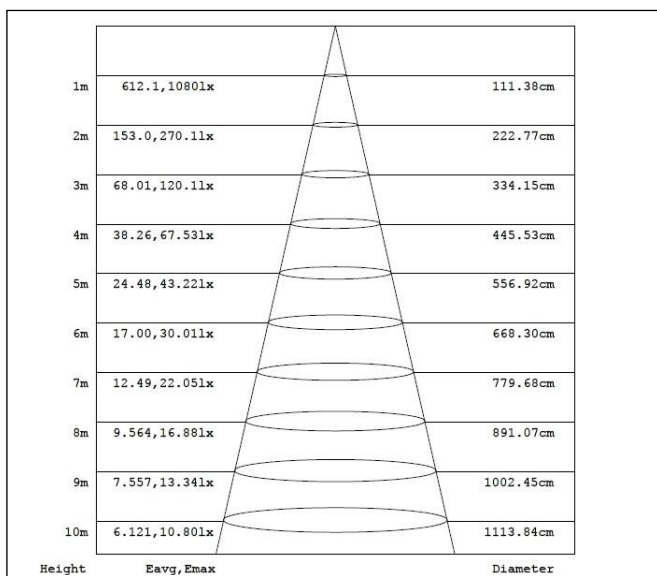

### TRIUMPH 6W, 8W, 11W, LED IP65 Fire Rated Downlight, Straight and Directional

Product Code:	3000K 4000K	RATT6P03038-01 RATT6P04038-01	RATR6P03038-01 RATR6P04038-01	RATR8P03038-01 RATR8P04038-01	RATR0113060-01 RATR0114060-01
Comparable to:		50W halogen	50W halogen	18W PL	26W PL
Total Power (W):		6	5.7	7.7/7.6	10.7/11
Total Light Output (lm):		450/490	560/560	690/800	1,000/1,070
Efficacy (lm / cctW):		75/80	99/99	90/105	94/98
Illuminance at 1m (lux):		850/900	950/950	1,230/1,340	1,020/1,080
Beam Angle (deg):		38	38	38	60
CCT (K):		3,000/4,000	3,000/4,000	3,000/4,000	3,000/4,000
CRI (Ra):		80	80	80	80
Rated Life (hrs):		50,000	50,000	50,000	50,000
Warranty (yrs):		5	5	5	5
Ingress Protection (IP):		65	65	65	65
Operating Temperature (°C):		-20 ≤ Ta ≤ +35	-20 ≤ Ta ≤ +40	-20 ≤ Ta ≤ +40	-20 ≤ Ta ≤ +40
Operating Voltage (Vac):		220-240	220-240	220-240	220-240
Power Factor (PF):		>0.98	>0.9	>0.9	>0.98
Diameter (mm):		104	91.5	91.5	91.5
Cut out (mm):		89	70	70	70
Depth (mm):		95	66	90	105
Projection (mm):		10	10	10	10
Tilt (Deg):		20	NA	NA	NA
Box Qty:		1	1	1	1
Weight (kg):		0.4	0.27	0.32	0.41

#### Cone Illuminance Diagram:

Diagram for RATR0114060-01 in 4,000K. Other diagrams available on request