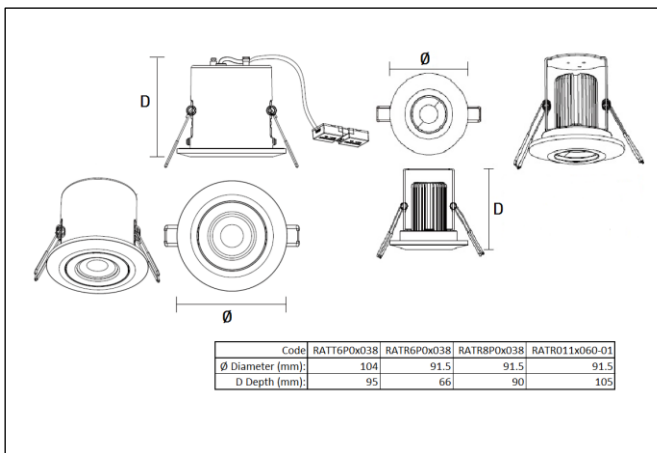

DOWNLIGHTS

ROBUS®

TRIUMPH 6W, 8W, 11W, LED IP65 Fire Rated Downlight, Straight and Directional

Product Code:	3000K 4000K	RATT6P03038-01 RATT6P04038-01	RATR6P03038-01 RATR6P04038-01	RATR8P03038-01 RATR8P04038-01	RATR0113060-01 RATR0114060-01
Comparable to:		50W halogen	50W halogen	18W PL	26W PL
Total Power (W):		6	5.7	7.7/7.6	10.7/11
Total Light Output (lm):		450/490	560/560	690/800	1,000/1,070
Efficacy (lm / cctW):		75/80	99/99	90/105	94/98
Illuminance at 1m (lux):		850/900	950/950	1,230/1,340	1,020/1,080
Beam Angle (deg):		38	38	38	60
CCT (K):		3,000/4,000	3,000/4,000	3,000/4,000	3,000/4,000
CRI (Ra):		80	80	80	80
Rated Life (hrs):		50,000	50,000	50,000	50,000
Warranty (yrs):		5	5	5	5
Ingress Protection (IP):		65	65	65	65
Operating Temperature (°C):		-20 ≤ Ta ≤ +35	-20 ≤ Ta ≤ +40	-20 ≤ Ta ≤ +40	-20 ≤ Ta ≤ +40
Operating Voltage (Vac):		220-240	220-240	220-240	220-240
Power Factor (PF):		>0.98	>0.9	>0.9	>0.98
Diameter (mm):		104	91.5	91.5	91.5
Cut out (mm):		89	70	70	70
Depth (mm):		95	66	90	105
Projection (mm):		10	10	10	10
Tilt (Deg):		20	NA	NA	NA
Box Qty:		1	1	1	1
Weight (kg):		0.4	0.27	0.32	0.41

Accessories:

RATRTRIM-02	Brass trim
RATRTRIM-03	Chrome trim
RATRTRIM-11	Matt white trim
RATRTRIM-13	Brushed chrome trim
RATRTRIM-14	Antique brass trim
RATRLENS-60	60 DEGREE LEDCHROIC LENS for 6W & 8W
RATRLENS-38	38 DEGREE LEDCHROIC LENS for 11W
RLA400DT-01	LoadPro optimised 150W LED Dimmer Module
RTED/4/TP60/24	Plug & Play Emergency Pack

Standards & Approvals:

Complies with: EN 60598-1, EN 60598-2-2, EN 62471, EN 62493, EN 55015, EN 61000-3-2, EN 61000-3-3, BS 476-21, EN 61374-1, EN 61374-2-13, EN61547, EN62031