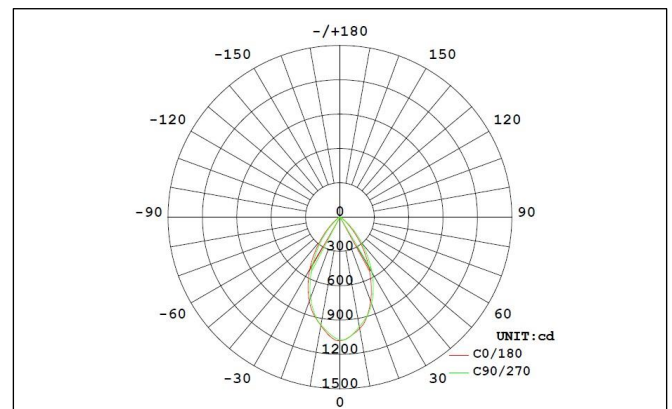

#### Polar Intensity Diagram:

Diagram for RATR0114060-01 in 4,000K. Other diagrams available on request