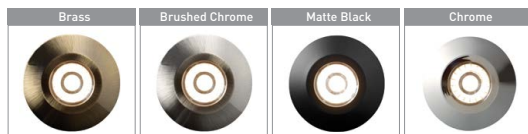

DIMENSIONS (mm)

Model	Diameter	Depth	Cut-out
RATR6P03038-01	91.5	63	70
RATR8P03038-01	91.5	98	70
RATR0113060-01	91.5	100	70
RATR0114060-01	91.5	100	70