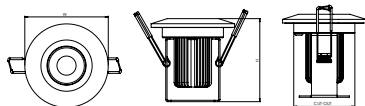

### DIMENSIONS (mm)

Model	Diameter	Depth	Cut-out
RATR6P03038-01	91.5	63	70
RATR8P03038-01	91.5	98	70
RATR0113060-01	91.5	100	70
RATR0114060-01	91.5	100	70