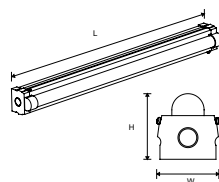

CONVERSIONS AVAILABLE

ACCESSORIES

RAESUS-2W 2 Wire Suspension Kit

DIMENSIONS(mm)

	Width	Length	Height
RAE204006-01	53	618	61
RAE244012-01	53	1,218	61
RAE404012-01	53	1,218	61
RAE404015-01	53	1,518	61
RAE604015-01	53	1,518	61
RAE484018-01	53	1,780	61
RAE804018-01	53	1,780	61

COMMERCIAL ALEXANDER LED BATTEN

	0.6M	1.2M	1.2M	1.5M	1.5M
Standard	RAE204006-01	RAE244012-01	RAE404012-01	RAE404015-01	RAE604015-01
Emergency		RAE244012E-01	RAE404012E-01	RAE404015E-01	RAE604015E-01
Comparable to:	2 X 18W T8	1 x 36W T8	2 x 36W T8	1 x 58W T8	2 x 58W T8
Total Power (W):	19.5	22.6	39.2	38.4	55.4
Total Light Output (lm):	2,340 standard	2,870 standard 380 emergency	4,900 standard 440 emergency	4,640 standard 350 emergency	6,690 standard 440 emergency
Efficacy (lm/cctW):	120	127	125	121	121
Lifetime (hrs):	50,000	50,000	50,000	50,000	50,000
Lux at 1m (lux):	660 standard	820 standard 110 emergency	1,450 standard 120 emergency	1,310 standard 100 emergency	1,890 standard 120 emergency
Beam Angle (deg):	130	130	130	130	130
CCT (K):	4000	4000	4000	4000	4000
CRI (Ra):	80	80	80	80	80
Impact Rating (IK):	08	08	08	08	08
Power Factor (PF):	0.95	0.95	0.97	0.97	0.95
Output Current (mA):	480	600	1,000	1,000	1,400
Box Qty:	1	1	1	1	1
Weight (kg):	0.63	1.1/1.56	1.1/1.56	1.39/1.88	1.39/1.88