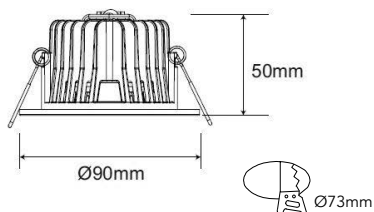

DOWNLIGHTS

CAVAN LED

CAVAN 8W COB LED DOWNLIGHT, IP44, DIMMABLE

- Die cast aluminium housing with polycarbonate diffuser
- CCT selectable to provide Warm, Neutral or Daylight white light colour appropriate to the use of the area
- Large screw terminals allowing loop-in/loop-out
- Quick connect driver for faster installation
- Wide operating ambient temperature range of -20°C to +40°C
- Dimmable with selected leading and trailing edge dimmers
- Dimmer compatibility list available on website

CONVERSIONS AVAILABLE

DIMENSIONS (mm)	Diameter	Cut-out	Depth
RC8WDLDDW-01	90	73	50
RC8WDLDCW-01	90	73	50

DOWNLIGHTS

CAVAN LED

	Warm White	Neutral White
White	RC8WDLDDWW-01	RC8WDLDCW-01
Comparable to:	50W	50W
Total Power (W):	8.6	8.7
Total Light Output (lm):	780	850
Efficacy (lm / cctW):	97	99
Lifetime (hrs):	35,000	35,000
Beam Angle (deg):	38	38
Lux at 1m (lx):	1,200	1,250
CCT (K):	3000	4000
CRI:	80	80
Power Factor (PF):	>0.9	>0.9
Box Qty:	1	1
Weight (kg):	0.3	0.3